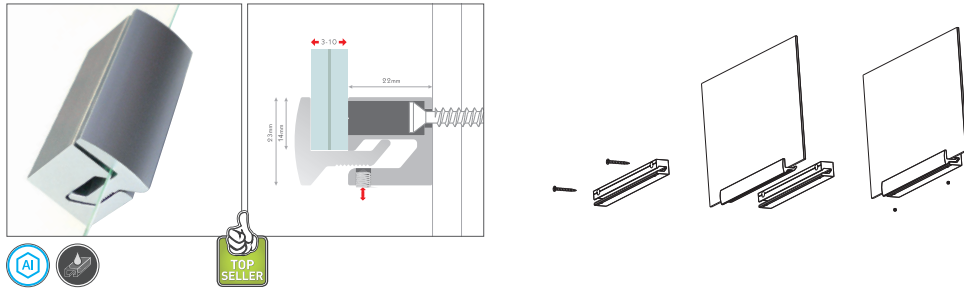

clamper

MADE IN EU
design by Kv-10

Klemmsystem für Paneele diverser Stärken ohne Bohrung. Verwenden Sie Clamper im Sandwichsystem oder mit einzelnen Paneelen. Verschiedene Längen zur Auswahl.
Material: Silbermatt eloxiertes Aluminium

Clamp system for panels in different thicknesses without holes. You can use Clamper as sandwich system or with single panels. We provide you with different lengths.
Material: silver matt anodized aluminium.

clamper 25

MADE IN EU
design by Kv-10

Variables Klemmsystem für Paneele ohne Bohrung. Paneele diverser Stärken werden ohne Bohrung sicher befestigt. Befestigung: Klemmsystem ohne Bohrung, manipulations-sicher. Material: silber matt eloxiertes Aluminium.

Levels uneven walls: Mount the fastener to the wall, adjust the wall distance, put on the panel and plug the head through the panel into the fastener. Fix the head in the fastener with the allen screw. Mounting: plug-interlocksystem, tamper-proof. Material: silver matt plated brass.