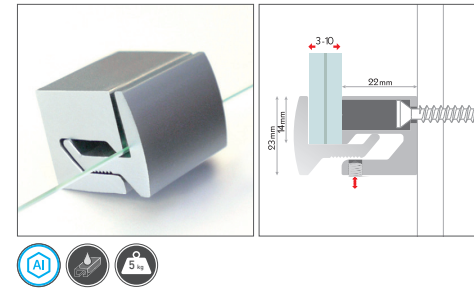

clamper

MADE IN EU
design by Kv-10

Klemmsystem für Paneele diverser Stärken ohne Bohrung. Verwenden Sie Clamper im Sandwichsystem oder mit einzelnen Paneelen. Verschiedene Längen zur Auswahl.
Material: Silbermatt eloxiertes Aluminium

Clamp system for panels in different thicknesses without holes. You can use Clamper as sandwich system or with single panels. We provide you with different lengths.
Material: silver matt anodized aluminium.

clamper 25

MADE IN EU
design by Kv-10

Variables Klemmsystem für Paneele ohne Bohrung. Paneele diverser Stärken werden ohne Bohrung sicher befestigt. Befestigung: Klemmsystem ohne Bohrung, manipulations-sicher. Material: silber matt eloxiertes Aluminium.

Levels uneven walls: Mount the fastener to the wall, adjust the wall distance, put on the panel and plug the head through the panel into the fastener. Fix the head in the fastener with the allen screw. Mounting: plug-interlocksystem, tamper-proof. Material: silver matt plated brass.