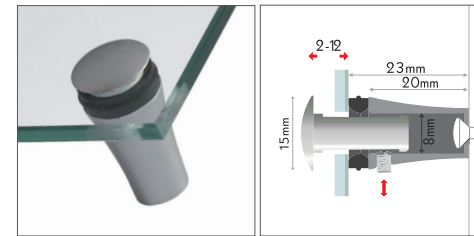

rapid

Revolutionäres Steck-Klemmsystem mit Manipulationschutz. Dank des speziellen Designs genügen wenige Umdrehungen der Madenschraube, der Halter wird in der Hülse aufgespreizt und gesichert. Elastische Beilagscheiben für satte Auflage. Material: veredelter Metalldruckguss in silbermatt.

Revolutionary tamperproof plug interlock system. Just few turns of the allen screw will spread the head pin, fastening the panel to the standoff. Elastic washers for a tighter fit. Material: plated die-cast metal in satin silver.

code		pc/box	price/box	price/pc	
14 FRA1520ARSET	rapid satin silver, ø15mm	✓ 4			A
15 FRA1520ARKIT	rapid satin silver kit, ø15mm	✓ 40			A
16 FRAMP1520AR	rapid satin silver maxipack, ø15mm	✓ 154			A