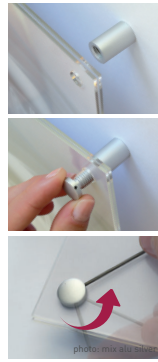

mix alu

MADE IN EU
design by K+D

Elegantes Schraubensystem aus Alu. Halter wandmontieren, Kopf durch das Panel in den Halter schrauben. Seitliche Lochbohrung für Verschrauben des Kopfes. Fingerabdruck-resistent. Befestigung: Schraubensystem, frontale Montage, manipulationsgeschützt dank Linksgewinde. Material: veredeltes Aluminium in black-matt

Elegant aluminium screwsystem. Wallmount the fastener, screw the head through the sign into the fastener. Head with lateral hole for easy screwing. fingermark-proof. Mounting: screwsystem, frontal mounting, tamper-proof thanks to the left-hand thread.

Befestigung: Schraubensystem, frontale Montage, manipulationsgeschützt dank Linksgewinde.

Material: eloxiertes Aluminium in schwarz-matt.

Elegant aluminium screwsystem. Wallmount the fastener. Convenient: hang Panel to the small edge of fastener, then screw the head through the sign into the fastener. Head with lateral hole for easy screwing. Fingermark-proof, tamper-proof thanks to the left-hand thread.

Variable grid-clampsystem. Wallmount the spacer, put the head through the panel and snap in the spacer. Elastic small plates keep the panel solid seated. Retractable stainless steel spring prevents from manipulation. Material: transparent, glass green nylon.