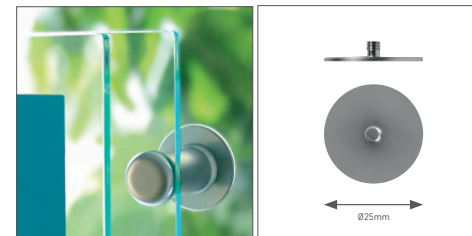

rosett

MADE IN EU
design by K+D

Befestigungshilfe mit Klebstoff auf Glas und glatten Oberflächen für Distanzer. Für Distanzer bis ø25mm. Material: Aluminium.

Spacer mounting aid for glass and smooth surfaces with glue. For spacers with up to ø25mm. Material: aluminium.

suitable best for*

- ✓ fisso midi ø15mm
- ✓ fisso steel 15 x ø15mm

*contact us for more suitable products

code		pc/box	price/box	price/pc	
11 FROS25ALSET	rosett, ø25mm	4			A