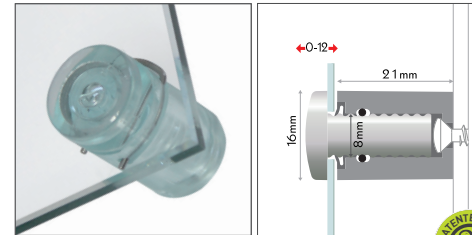

Elegant aluminium screwsystem. Wallmount the fastener, screw the head through the sign into the fastener. Head with lateral hole for easy screwing. fingermark-proof. Mounting: screwsystem, frontal mounting, tamper-proof thanks to the left-hand thread.

Befestigung: Schraubensystem, frontale Montage, manipulationsgeschützt dank Linksgewinde.

Material: eloxiertes Aluminium in schwarz-matt.

Elegant aluminium screwsystem. Wallmount the fastener. Convenient: hang Panel to the small edge of fastener, then screw the head through the sign into the fastener. Head with lateral hole for easy screwing. Fingermark-proof, tamper-proof thanks to the left-hand thread.

For panel mounting without wall distance: put the brass fixing with o-ring on the panel, wallmount panel and fixing, click on the decorative cap - done.

Material: matt black plated aluminium

code		pc/box	price/box	price/pc	
8 FAL1500SZSET*	micro alu black, ø15mm	8			A

*Mengen auf Anfrage | quantity on request

fixxo glassgreen

MADE IN EU
design by K+D

video online

Variables Raster-Klemmsystem. Abstandhalter wandmontieren, Kopf durch das Panel schieben und im Distanzer einrasten. Elastische Plättchen sorgen für satte Auflage des Panels. Manipulationsschutz durch seitlich einziehbare Edelstahlfeder. Material: transparent, glasgrünes Nylon.