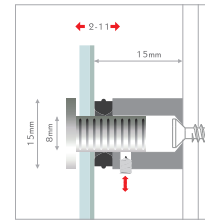

ø15mm

code			pc/box	price/box	price/pc
9 FS1515IXSET	steel, ø15x15mm	✓	4		A
10 FS1515KIT	steel kit, ø15x15mm	✓	40		A
11 FSMP1515IX	steel maxipack, ø15x15mm		154		A