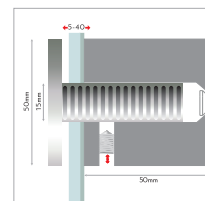

ø50mm

code			pc/box	price/box	price/pc
16 FS5050IXSET*	steel, ø50x50mm	✓	1		A