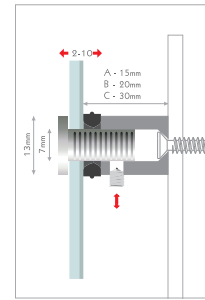

ø13mm

code			pc/box	price/box	price/pc
1 A: FS1315IXSET	steel, ø13x15mm	✓	4		A
2 A: FS1315KIT	steel kit, ø13x15mm	✓	40		A
3 A: FSMP1315IX	steel maxipack, ø13x15mm		154		A
4 B: FS1320IXSET	steel, ø13x20mm	✓	4		A
5 B: FS1320KIT	steel kit, ø13x20mm	✓	40		A
6 B: FSMP1320IX	steel maxipack, ø13x20mm		154		A
7 C: FS1330IXSET*	steel, ø13x30mm	✓	4		A
8 C: FSMP1330IX*	steel maxipack, ø13x30mm		180		A

*Mengen auf Anfrage | quantity on request