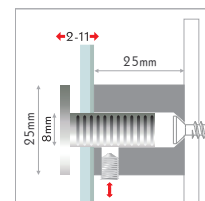

ø25mm

code			pc/box	price/box	price/pc
14 FS2525IXSET	steel, ø25x25mm	✓	4		A
15 FSMP2525IX	steel maxipack, ø25x25mm		80		A