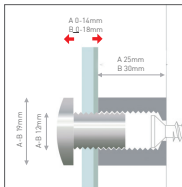

Screw systems - a wide choice. Fisso mix is the convenient choice when you have to mount panels in niches and corners that are hard to reach. Wallmount the fastener, put the head through the sign and screw it into the fastener.
Material: shining chrome plated brass

Ø13mm

code
1 B: FMX1319M8CMSET* mix chrome, Ø13mm/19mm

4

price/box

price/pc

A

*Mengen auf Anfrage | quantity on request

Ø19mm

code
2 B: FMX1930M12CMSET* mix chrome, Ø19mm/30mm

4

price/box

price/pc

A

*Mengen auf Anfrage | quantity on request

budget

MADE IN EU
design by K+D

Revolutionary tamperproof plug interlock system. Just few turns of the allen screw will spread the head pin, fastening the panel to the standoff. Elastic washers for a tighter fit.
Material: shining chrome plated die-cast metal