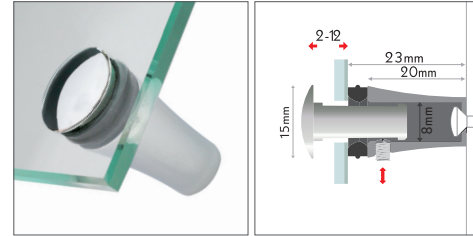

Screw systems - a wide choice. Fisso mix is the convenient choice when you have to mount panels in niches and corners that are hard to reach. Wallmount the fastener, put the head through the sign and screw it into the fastener.
Material: shining chrome plated brass

Economical: pre-assemble panels between wall spacer and centerpiece. On site mount the sign to the wall, press on the deco-head.
Mounting: screw system for pre-assembly.
Material: brass, spacer nickel, deco head shining chrome-plated.

Revolutionäres Steck-Klemmsystem mit Manipulationsschutz. Dank des speziellen Designs genügen wenige Umdrehungen der Madenschraube, der Halter wird in der Hülse aufgespreizt und gesichert. Elastische Beilagscheiben für satte Auflage.
Material: glanz verchromter Metalldruckguss.

Revolutionary tamperproof plug interlock system. Just few turns of the allen screw will spread the head pin, fastening the panel to the standoff. Elastic washers for a tighter fit.
Material: shining chrome plated die-cast metal