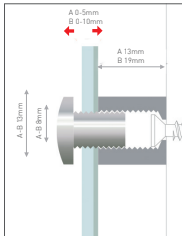

mix

MADE IN EU
design by K+D

Schraubensysteme - die große Auswahl. Fisso Mix bietet die praktische Lösung Plattenmaterial an schwer zugänglichen Orten wie Nischen oder Innenecken zu montieren. Halter wandmontieren, Kopf durch das Panel stecken und in den Halter schrauben.
Material: glanz verchromtes Messing.

Screw systems - a wide choice. Fisso mix is the convenient choice when you have to mount panels in niches and corners that are hard to reach. Wallmount the fastener, put the head through the sign and screw it into the fastener.
Material: shining chrome plated brass

Revolutionary tamperproof plug interlock system. Just few turns of the allen screw will spread the head pin, fastening the panel to the standoff. Elastic washers for a tighter fit.
Material: shining chrome plated die-cast metal

Plug-interlock system for big sizes. Mount the fastener to the wall, put on the panel and plug the head through the panel into the fastener. Fix the head in the fastener with the allen screw. For signs, panels and boards with bigger size. Mounting: plug-interlock system, tamper-proof. Material: shining chrome plated brass.