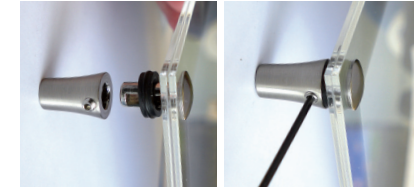

Screw systems - a wide choice. Fisso mix is the convenient choice when you have to mount panels in niches and corners that are hard to reach. Wallmount the fastener, put the head through the sign and screw it into the fastener.
Material: shining chrome plated brass

Economical: pre-assemble panels between wall spacer and centerpiece. On site mount the sign to the wall, press on the deco-head.
Mounting: screw system for pre-assembly.
Material: brass, spacer nickel, deco head shining chrome-plated.

Revolutionäres Steck-Klemmsystem mit Manipulationsschutz. Dank des speziellen Designs genügen wenige Umdrehungen der Madenschraube, der Halter wird in der Hülse aufgespreizt und gesichert. Elastische Beilagscheiben für satte Auflage.
Material: glanz verchromter Metalldruckguss.

Revolutionary tamperproof plug interlock system. Just few turns of the allen screw will spread the head pin, fastening the panel to the standoff. Elastic washers for a tighter fit.
Material: shining chrome plated die-cast metal