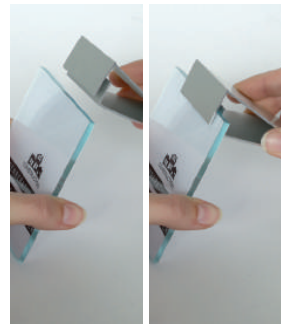

information