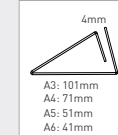

snapin

Snapin ist ein silber eloxiertes Aluminium-Klemmprofil für 4mm starke Platten. Sie können es mit den Snaprex Einschubtaschen verbinden oder selbst kreativ werden und es z.B. für bedruckte Alu-Verbund-Paneele nutzen. Das Einsatzgebiet ist vielfältig: ob als Namensschild, Preis- bzw. Produktauszeichnung oder als Bilderrahmen, mit Snapin sind Sie gut beraten.

Snapin is a silver anodized aluminium extrusion for 4mm thick panels. You can use it together with our snaprex poster pockets or become creative yourself and use it for printed aluminium composite panels. The field of possible application is huge: e.g. As a name plate, as a price or product tag or as picture frame, with snapin you are always well advised.

snaprex

Snaprex besticht durch smartes Design und vielfältigkeit in der Anwendung. Info, Bilder, Drucke in die transparenten Acrylglas Taschen einlegen. Taschen auf die Base aus gebürstetem Edelstahl stecken. Pfiffig dabei: die Basis kann horizontal oder vertikal sitzen. Snaprex selbst kann vertikal wie horizontal gestellt und sogar gelegt werden. Unten auf der Seite finden Sie mögliche Anwendungsbeispiele.

Snaprex convinces with its smart design and vast diversity. Insert information, images or prints into the poster pockets made of transparent acrylic. Put the pockets on the brushed stainless steel base. Smart: the base can be put either on horizontal or vertical side. Snaprex itself can be used in every conceivable position. Find examples for possible applications below.

information

code		pc/box	price/box
1	SNIA7*	1	A
2	SNIA6	1	A
3	SNIA5	1	A
4	SNIA4	1	A
5	SNIA3	1	A
6	SNI500	1	A

code		pc/box	price/box
7	SNRTA7*	1	A
8	SNRTA6	1	A
9	SNRTA5	1	A
10	SNRTA4	1	A
11	SNRTA3	1	A

Meterware auf Anfrage / profiles on demand

information