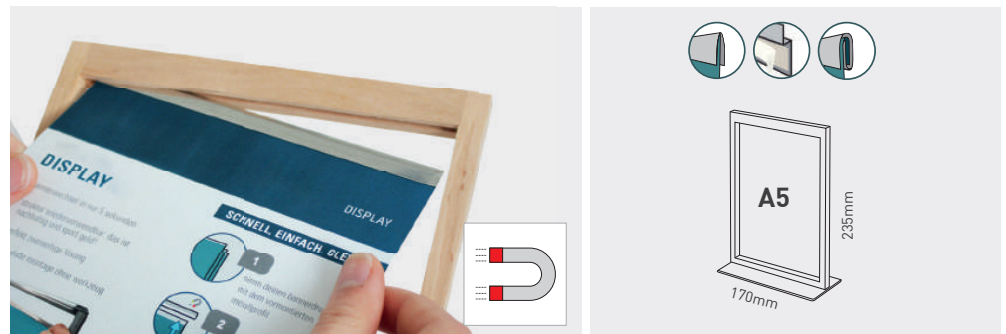

information

code		pc/box	price/box	
4 MGSRA5WD	wood counter display A5	1		A
5 MGSZT148	z-tick metal strips	10		A