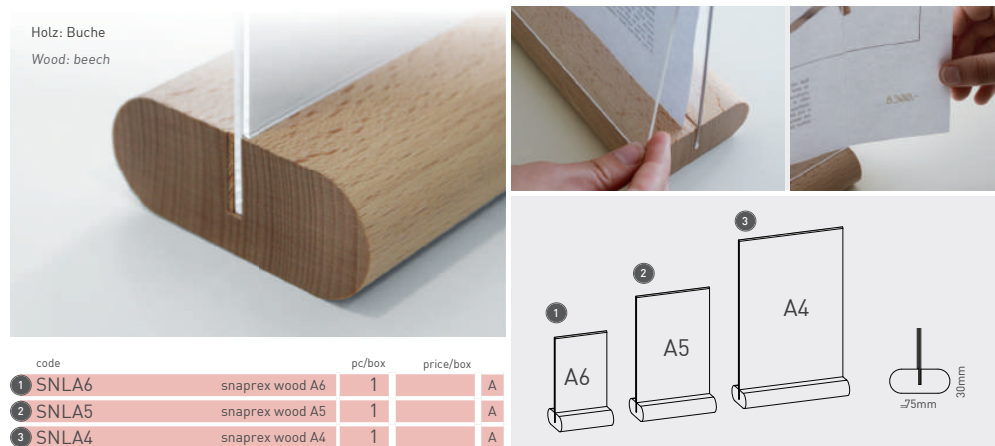

A congenial, sustainable little counter display made from solid wood for banners with metal strip in A5. Thanks to the magnet technique the banner exchange is quick and easy for every customer.

4 counter display A5

information

Holz: Buche
Wood: beech

code		pc/box	price/box	
1 SNLA6	snaprex wood A6	1		A
2 SNLA5	snaprex wood A5	1		A
3 SNLA4	snaprex wood A4	1		A

information

code		pc/box	price/box	
4 MGSRA5WD	wood counter display A5	1		A
5 MGSZT148	z-tick metal strips	10		A