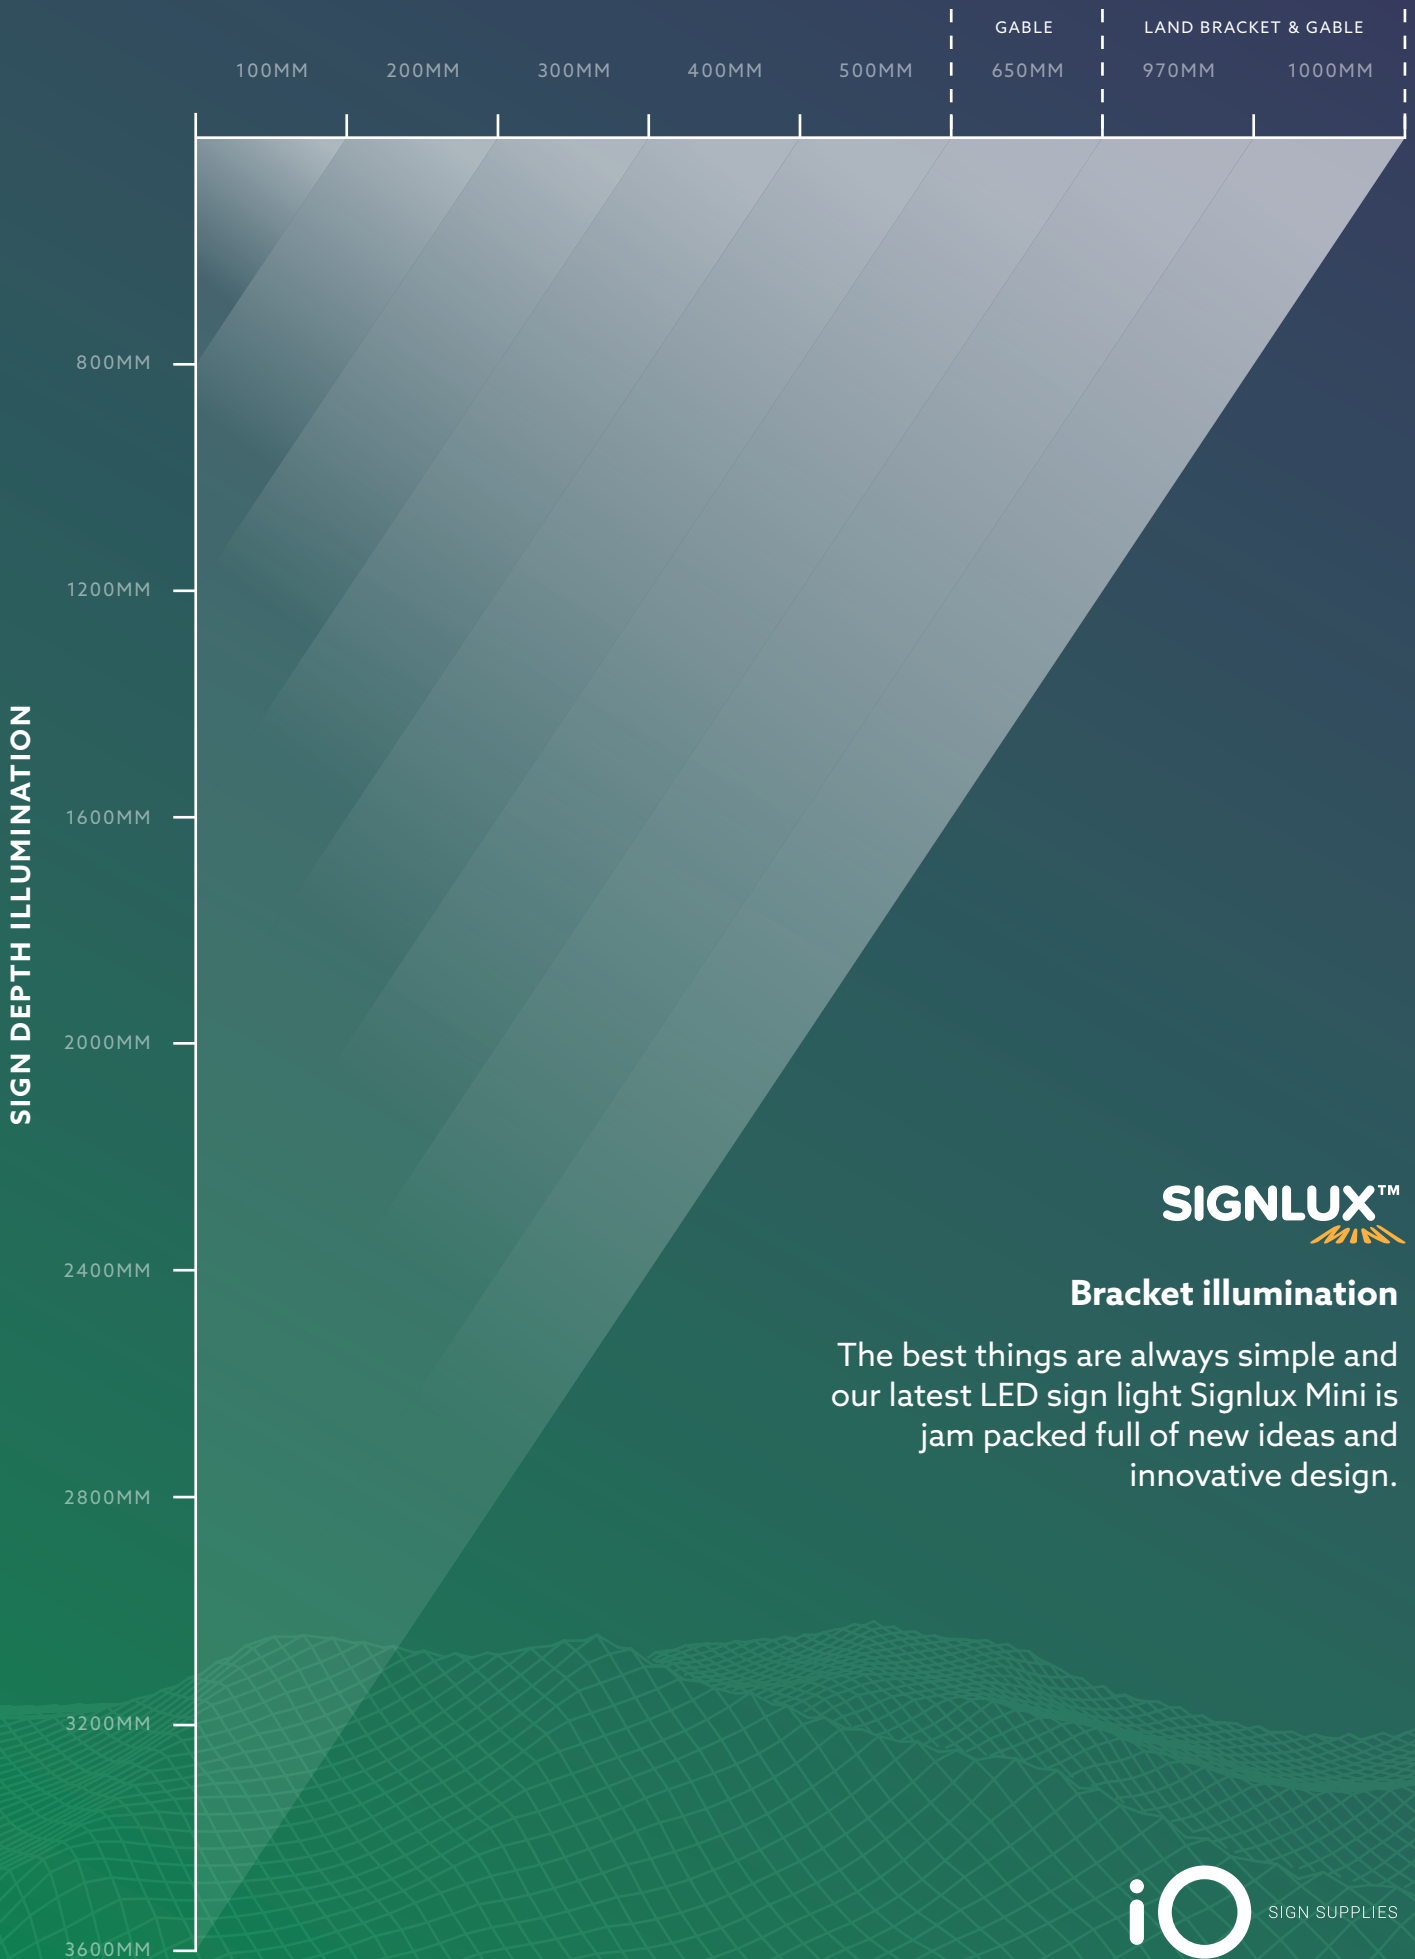

BRACKET PROJECTION FROM SIGN FACE

SIGNLUX™

Bracket illumination

The best things are always simple and our latest LED sign light Signlux Mini is jam packed full of new ideas and innovative design.