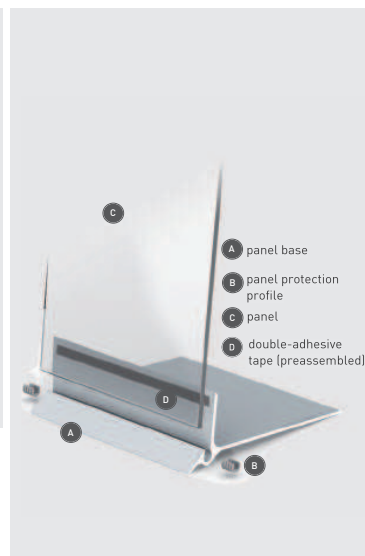

code		pc/box	price/box
1 PTM050	presstissimo, 50mm	2	A
2 PTM0235	presstissimo, 235mm	1	A
3 PTM0400	presstissimo, 400mm	1	A
4 PTM0500	presstissimo, 500mm	1	A