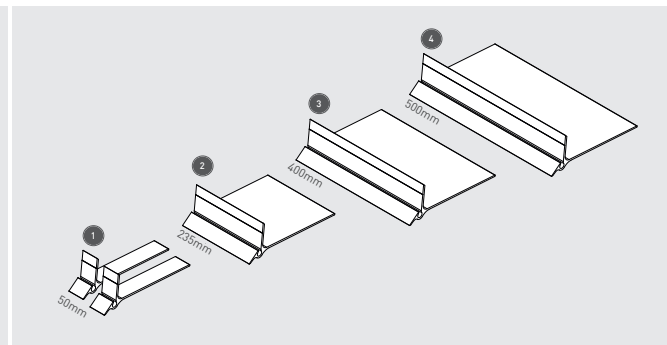

Aluminium extrusion silver matt anodized, single-sided use only, due to the backward inclination of the panel, pre-staged double adhesive tape for additional panel fixing