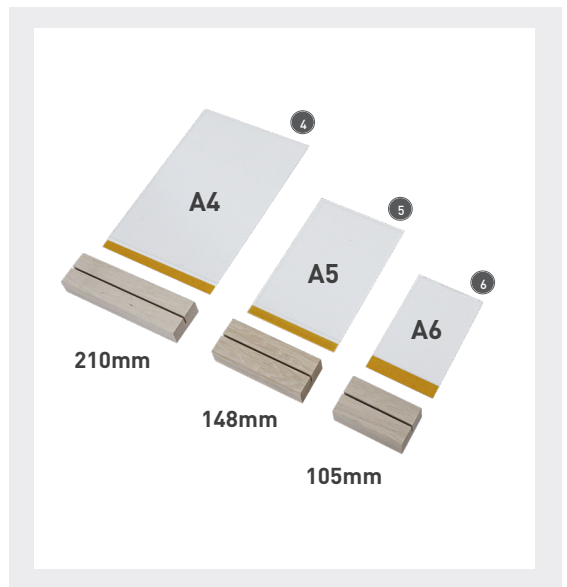

wood base

Holz: Buche
Wood: beech

210mm

148mm

105mm

Snaprex wood base mit Fräsung, Vollholz unbehandelt ohne Paneel.

Snaprex wood base with notch, solid wood untreated without panel.

3mm

30mm

75mm

3mm

poster pocket

A4

A5

A6

210mm

148mm

105mm

code		pc/box	price/box
4	WDMA5V wood menu with poster pocket for A4	1	A
5	WDMA5V wood menu with poster pocket for A5	1	A
6	WDMA6V wood menu with poster pocket for A6	1	A

code		pc/box	price/box
1	WDMB210A4V wood menu base for A4	1	A
2	WDMB148A5V wood menu base for A5	1	A
3	WDMB105A6V wood menu base for A6	1	A