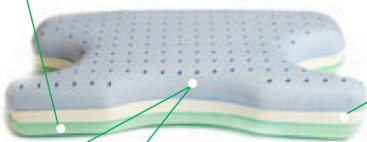

MEMORY FOAM CPAP PILLOW

No matter how well your CPAP therapy is set, achieving a deep relaxing sleep without the right pillow may seem like a very difficult task. This premium quality reversible pillow by Best in Rest™ is the first to use the new patented revolutionary technology of herbal infusion memory foam. An innovation that helps CPAP users achieve deep sleep like no other CPAP pillow was able to do before.

Moulds to the best shape for your body

Reduces pressure points & helps you achieve the most comfortable position for a straight spine & neck

Ventilated memory foam

Promotes air circulation & reduces moisture build up

Ideal for sleeping in multiple positions

Specifically designed to encourage easier breathing by alleviating pressure from your mask to continuously give a deep relaxing sleep

Infused with herbal green tea

Promotes the purest therapeutic sleep. Natural ingredients can help relieve headaches & migraines. Neutralize odors for lasting freshness and offers a pleasant scent

Adjustable Pillow Height

The center layer of the pillow can be removed, allowing customers to adjust the height of the pillow to their preference