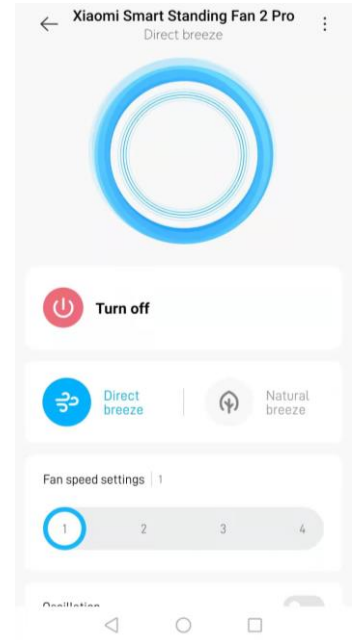

Xiaomi Smart Standing Fan 2 Pro

Portable , Softer , more energy saving

ID:38747

SKU:BHR5856EU

Model:BPLDS03DM

- Portable design with up to 18 hours battery life, enjoy the wireless breeze anywhere.
- Stronger and softer breeze generated by double layer blades(7+5 Blades).
- Equipped with high quality BLDC motor, more stable, longer life and energy.
- Standard and natural breeze mode, with up to 100 stepless fan speed settings from APP.
- Slimmer design, height adjustable(626-1000mm) for desktop and floor usage
- Up to 140 degree widespread oscillation and up to 39 degree tilted head to blow air throughout the area
- Super quiet operation as low as 58 dB(A)
- Smart control, work with Voice Assistant.

Xiaomi Smart Standing Fan 2 Pro

Operations

Function	Device	APP	Voice Assistant
On / Off	√	√	√
Mode	√	√	×
Fan Speed	√	√	√
Oscillation	√	√	×
Timer	√	√	×
Indicator	√	√	×
Child Clock	√	√	×
Notification sound	×	√	×