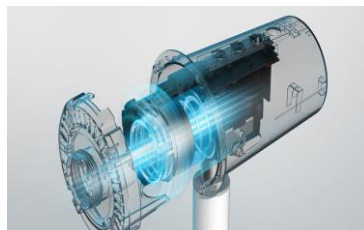

Xiaomi Smart Standing Fan 2 Pro

Portable , Softer , more energy saving

ID:38747

SKU:BHR5856EU

Model:BPLDS03DM

- Portable design with up to 18 hours battery life, enjoy the wireless breeze anywhere.
- Stronger and softer breeze generated by double layer blades(7+5 Blades).
- Equipped with high quality BLDC motor, more stable, longer life and energy.
- Standard and natural breeze mode, with up to 100 stepless fan speed settings from APP.
- Slimmer design, height adjustable(626-1000mm) for desktop and floor usage
- Up to 140 degree widespread oscillation and up to 39 degree tilted head to blow air throughout the area
- Super quiet operation as low as 58 dB(A)
- Smart control, work with Voice Assistant.

Xiaomi Smart Standing Fan 2 Pro

Operations

Function	Device	APP	Voice Assistant
On / Off	√	√	√
Mode	√	√	×
Fan Speed	√	√	√
Oscillation	√	√	×
Timer	√	√	×
Indicator	√	√	×
Child Clock	√	√	×
Notification sound	×	√	×