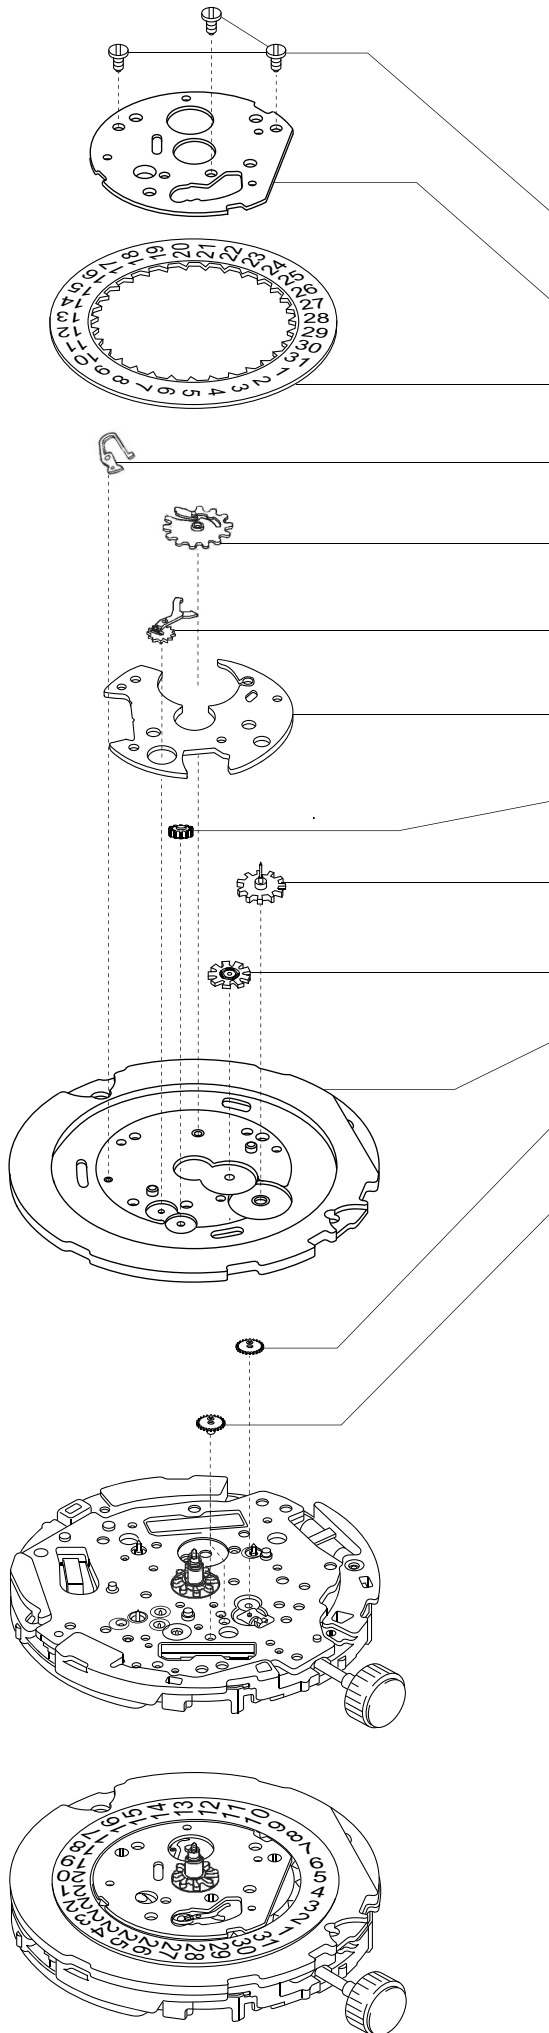

CAL.0S20

OS20	PARTS NAME
929-640	SCREW FOR DATE DIAL GUARD (× 3)
293-119	DATE DIAL GUARD (1)
108-A0X	DATE DIAL
109-580	DATE JUMPER
103-105 	DATE DIAL DRIVING WHEEL
116-115	CALENDAR CORRECTOR LEVER
713-138	DATE DIAL GUARD (2)
087-219 	INTERMEDIATE DATE CORRECTING WHEEL (4)
100-670 	FLY-BACK WHEEL
087-216 	INTERMEDIATE FLY-BACK WHEEL
714-038	CALENDAR PLATE
087-217 	INTERMEDIATE DATE CORRECTING WHEEL (1)
087-218 	INTERMEDIATE DATE CORRECTING WHEEL (2) (3)