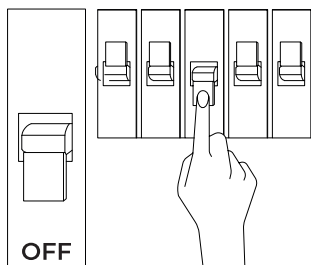

Ledvion

HIGH BAY

Ledvion
Habracken 1205
5657 EA Veldhoven
The Netherlands

www.ledvion.com

INCLUDED:

TECHNICAL DATA:

Model	Voltage	Power/Wattage	Useful Lumen	Module Lumen	Dimensions	Beam angle	Color temperature
LV70020	AC220-240V	80W	14500Lm	15360Lm	165 * 125 * Ø 280 mm	120°	6000K
LV70021	AC220-240V	100W	18150Lm	19200Lm	165 * 125 * Ø 280 mm	120°	6000K
LV70022	AC220-240V	150W	27200Lm	28800Lm	165 * 125 * Ø 280 mm	120°	6000K
LV70023	AC220-240V	100W	18150Lm	19200Lm	165 * 125 * Ø 280 mm	120°	4000K
LV70024	AC220-240V	150W	27200Lm	28800Lm	165 * 125 * Ø 280 mm	120°	4000K

ACCESSORIES:

HIGH BAY LENS

SKU:	LV10030	LV10031
Compatible for	80/100/150W	80/100/150W
Beam angle	60°	120°
Body type	Polycarbonate	Polycarbonate

HIGH BAY REFLECTOR

SKU:	LV10032
Compatible for	80/100/150W
Beam angle	90°
Body type	Aluminium

HIGH BAY ADJUSTABLE BRACKET

SKU:	LV70014
Compatible for	80/100/150W
Body type	Steel

HIGH BAY SENSOR

SKU:	LV70034
Compatible for	80/100/150W
Volt	12V

HIGH BAY SENSOR REMOTE CONTROL

SKU:	LV70016
Compatible for	80/100/150W

Note: the installation base must be able to support 10 times weight of the products

The minimum distance from lighted objects is 1m

Replace any cracked protective shield.

MANUAL INSTALLATION:

1