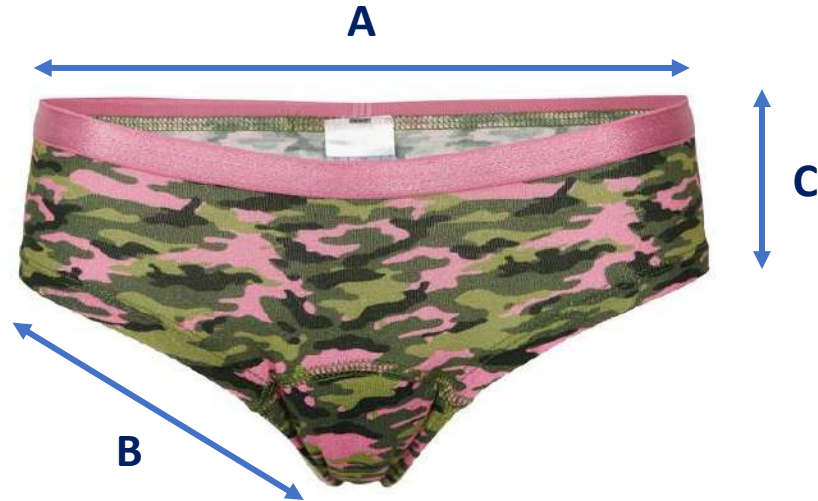

### Similar models

Size	86/92	104/110	116/122	128/134	140/146	152/158	164/170	176/182
A	23	24	25	26	27	28	29	30
B	12	13	14	15	16	17	18	19
C	18	19	20	21	22	23	24	25

## Size chart slip girls

Sizes measured in cm with underwear flat on table.

# UnderWunder®

Similar models

Size	86/92	104/110	116/122	128/134	140/146	152/158	164/170	176/182
A	19	20	21	22	23	24	25	26
B	16	17	18	19	20	21	22	23
C	10	10,5	11	11,5	12	12,5	13	13,5

## Size chart hipster girls

Sizes measured in cm with underwear flat on table.

UnderWunder®

Similar model

Size	86/92	104/110	116/122	128/134	140/146	152/158	164/170	176/182
A	21	23	25	27	29	31	33	35
B	12	13	14	15	16	17	18	19
C	5,5	6	6,5	7	7,5	8	8,5	9