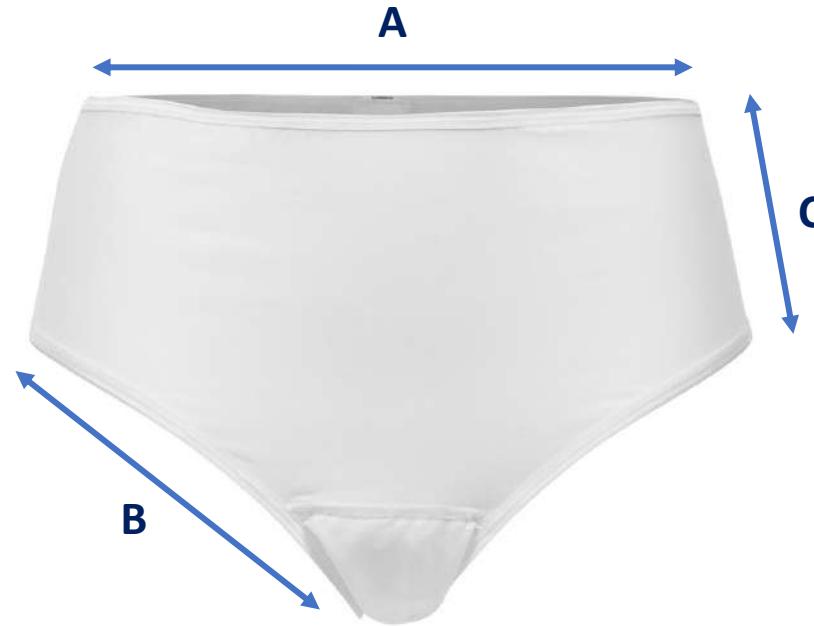

Size chart midi slip women

Sizes measured in cm with underwear flat on table.

UnderWunder®