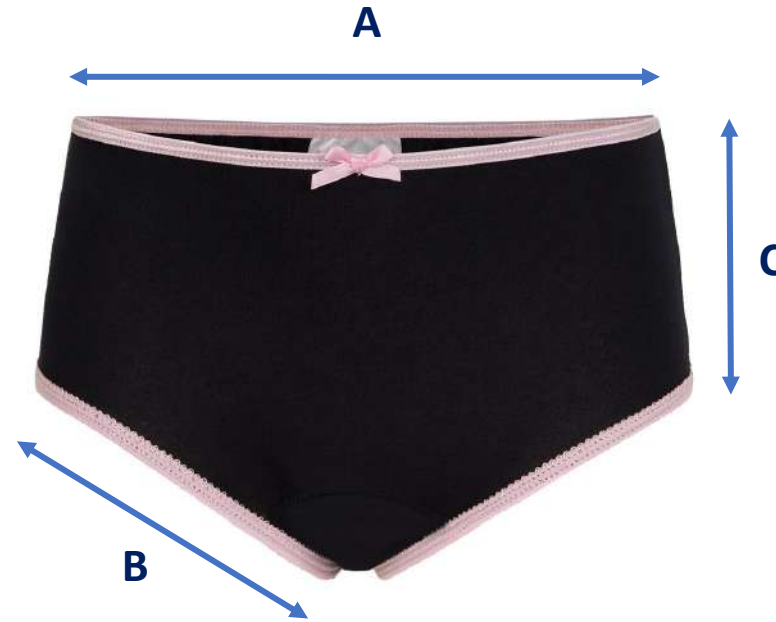

## Size chart boxer boys

Sizes measured in cm with underwear flat on table.

### Similar models

Size	86/92	104/110	116/122	128/134	140/146	152/158	164/170	176/182
A	23	24	25	26	27	28	29	30
B	12	13	14	15	16	17	18	19
C	18	19	20	21	22	23	24	25

## Size chart slip girls

Sizes measured in cm with underwear flat on table.

# UnderWunder®

Similar models

Size	S	M	L	XL	XXL
A	31,5	33,5	35,5	37,5	39,5
B	18	19	20	21	22
C	30	31	32	33	34