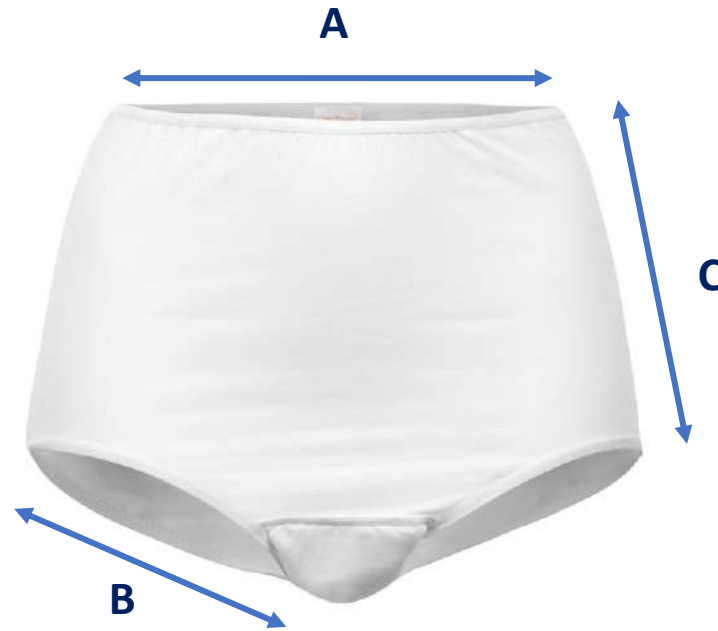

Size chart maxi slip women

Sizes measured in cm with underwear flat on table.

UnderWunder®