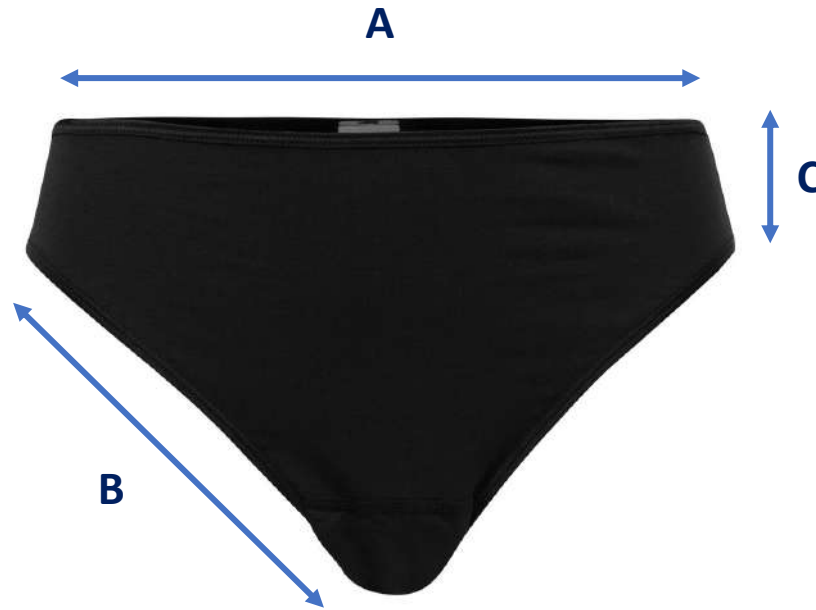

## Size chart hipster girls

Sizes measured in cm with underwear flat on table.

UnderWunder®

Similar model

Size	86/92	104/110	116/122	128/134	140/146	152/158	164/170	176/182
A	21	23	25	27	29	31	33	35
B	12	13	14	15	16	17	18	19
C	5,5	6	6,5	7	7,5	8	8,5	9

## Size chart sport slip women

Sizes measured in cm with underwear flat on table.

**UnderWunder®**

Size	S	M	L	XL	XXL
A	26	28	30	32	34
B	17	18	19	20	21
C	13	14	15	16	17

## Size chart mini slip women

Sizes measured in cm with underwear flat on table.

**UnderWunder®**

Similar model

Size	36/38	38/40	40/42	42/44	44/46	46/48
A	30	32	34	36	38	40
B	23	24	25	26	27	28
C	4,5	5	5,5	6	6,5	7