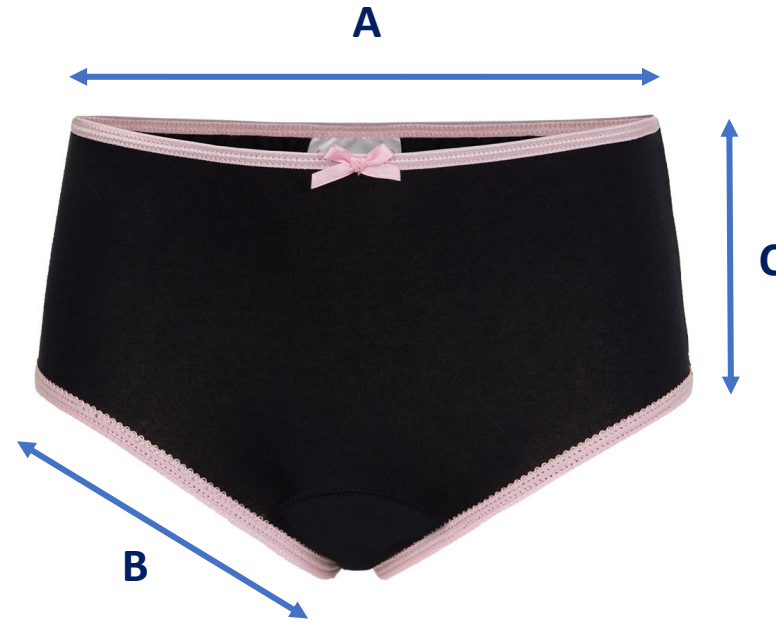

Size chart boxer boys

Sizes measured in cm with underwear flat on table.

UnderWunder®

Similar models

Size	86/92	98/104	110/116	122/128	134/140	146/152	158/164	170/176
A	23	24	25	26	27	28	29	30
B	12	13	14	15	16	17	18	19
C	18	19	20	21	22	23	24	25

Size chart slip girls

Sizes measured in cm with underwear flat on table.

UnderWunder®

Similar models

Size	86/92	98/104	110/116	122/128	134/140	146/152	158/164	170/176
A	19	20	21	22	23	24	25	26
B	16	17	18	19	20	21	22	23
C	10	10,5	11	11,5	12	12,5	13	13,5

Size chart hipster girls

Sizes measured in cm with underwear flat on table.

UnderWunder®

Similar model

Size	86/92	98/104	110/116	122/128	134/140	146/152	158/164	170/176
A	21	23	25	27	29	31	33	35
B	12	13	14	15	16	17	18	19
C	5,5	6	6,5	7	7,5	8	8,5	9

Size chart sport slip women

Sizes measured in cm with underwear flat on table.

UnderWunder®

Size	S	M	L	XL	XXL
A	26	28	30	32	34
B	17	18	19	20	21
C	13	14	15	16	17

Size chart mini slip women

Sizes measured in cm with underwear flat on table.