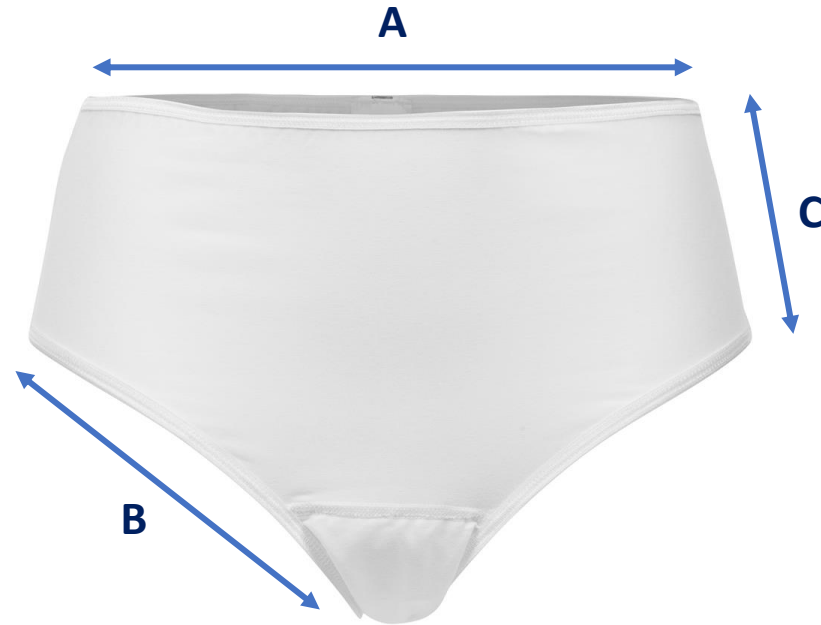

Size chart slip girls

Sizes measured in cm with underwear flat on table.

UnderWunder®

Similar models

Size	86/92	98/104	110/116	122/128	134/140	146/152	158/164	170/176
A	19	20	21	22	23	24	25	26
B	16	17	18	19	20	21	22	23
C	10	10,5	11	11,5	12	12,5	13	13,5

Size chart hipster girls

Sizes measured in cm with underwear flat on table.

UnderWunder®

Similar model

Size	86/92	98/104	110/116	122/128	134/140	146/152	158/164	170/176
A	21	23	25	27	29	31	33	35
B	12	13	14	15	16	17	18	19
C	5,5	6	6,5	7	7,5	8	8,5	9

Size chart sport slip women

Sizes measured in cm with underwear flat on table.

UnderWunder®

Size	S	M	L	XL	XXL
A	26	28	30	32	34
B	17	18	19	20	21
C	13	14	15	16	17

Size chart mini slip women

Sizes measured in cm with underwear flat on table.

UnderWunder®

Similar model

Size	36/38	38/40	40/42	42/44	44/46	46/48
A	30	32	34	36	38	40
B	23	24	25	26	27	28
C	4,5	5	5,5	6	6,5	7

Size chart midi slip women

Sizes measured in cm with underwear flat on table.