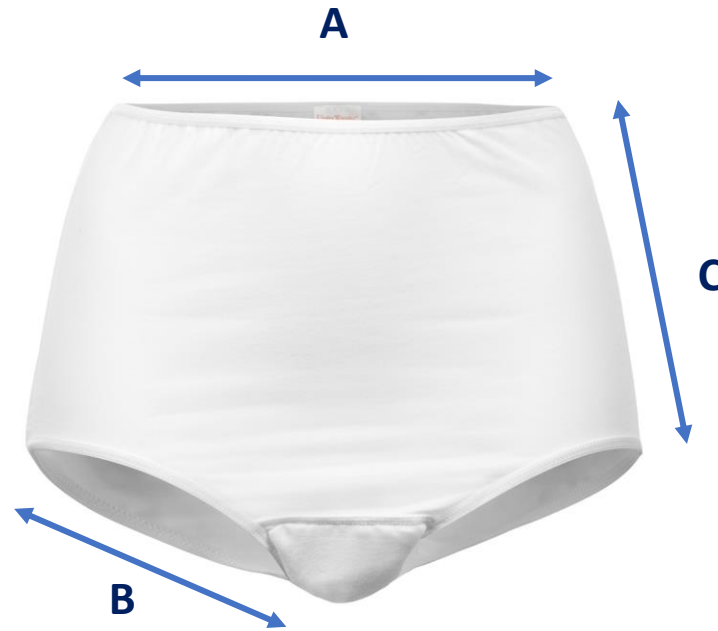

Size chart slip girls

Sizes measured in cm with underwear flat on table.

UnderWunder®

Similar models

Size	86/92	98/104	110/116	122/128	134/140	146/152	158/164	170/176
A	19	20	21	22	23	24	25	26
B	16	17	18	19	20	21	22	23
C	10	10,5	11	11,5	12	12,5	13	13,5

Size chart hipster girls

Sizes measured in cm with underwear flat on table.

UnderWunder®

Similar model

Size	86/92	98/104	110/116	122/128	134/140	146/152	158/164	170/176
A	21	23	25	27	29	31	33	35
B	12	13	14	15	16	17	18	19
C	5,5	6	6,5	7	7,5	8	8,5	9

UnderWunder®

Similar models

Size	38/40	40/42	42/44	44/46	46/48
A	32	34	36	38	40
B	22	23	24	25	26
C	10	10,5	11	11,5	12

Size chart maxi slip women

Sizes measured in cm with underwear flat on table.

UnderWunder®