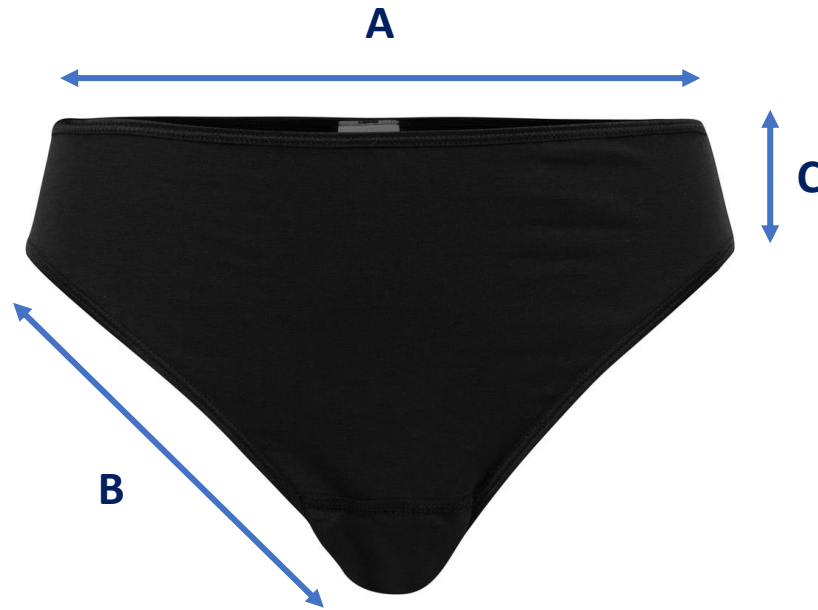

Size chart boxer boys

Sizes measured in cm with underwear flat on table.

UnderWunder®

Similar models

Size	86/92	98/104	110/116	122/128	134/140	146/152	158/164	170/176
A	23	24	25	26	27	28	29	30
B	12	13	14	15	16	17	18	19
C	18	19	20	21	22	23	24	25

Size chart slip girls

Sizes measured in cm with underwear flat on table.

UnderWunder®

Similar models

Size	86/92	98/104	110/116	122/128	134/140	146/152	158/164	170/176
A	19	20	21	22	23	24	25	26
B	16	17	18	19	20	21	22	23
C	10	10,5	11	11,5	12	12,5	13	13,5

Size chart hipster girls

Sizes measured in cm with underwear flat on table.

UnderWunder®

Similar model

Size	86/92	98/104	110/116	122/128	134/140	146/152	158/164	170/176
A	21	23	25	27	29	31	33	35
B	12	13	14	15	16	17	18	19
C	5,5	6	6,5	7	7,5	8	8,5	9

Size chart sport slip women

Sizes measured in cm with underwear flat on table.

UnderWunder®

Size	S	M	L	XL	XXL
A	26	28	30	32	34
B	17	18	19	20	21
C	13	14	15	16	17

Size chart mini slip women

Sizes measured in cm with underwear flat on table.