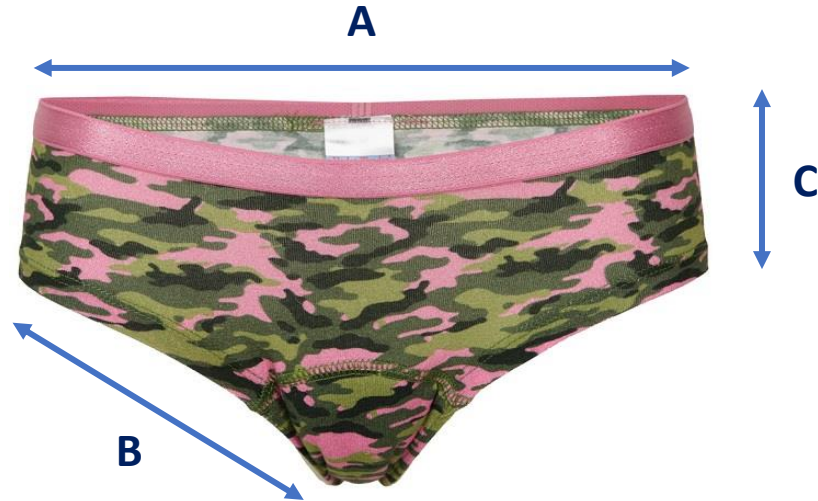

Size chart boxer boys

Sizes measured in cm with underwear flat on table.

UnderWunder®

Similar models

Size	86/92	98/104	110/116	122/128	134/140	146/152	158/164	170/176
A	23	24	25	26	27	28	29	30
B	12	13	14	15	16	17	18	19
C	18	19	20	21	22	23	24	25

Size chart slip girls

Sizes measured in cm with underwear flat on table.

UnderWunder®

Similar models

Size	86/92	98/104	110/116	122/128	134/140	146/152	158/164	170/176
A	19	20	21	22	23	24	25	26
B	16	17	18	19	20	21	22	23
C	10	10,5	11	11,5	12	12,5	13	13,5

Size chart hipster girls

Sizes measured in cm with underwear flat on table.

UnderWunder®

Similar model

Size	86/92	98/104	110/116	122/128	134/140	146/152	158/164	170/176
A	21	23	25	27	29	31	33	35
B	12	13	14	15	16	17	18	19
C	5,5	6	6,5	7	7,5	8	8,5	9