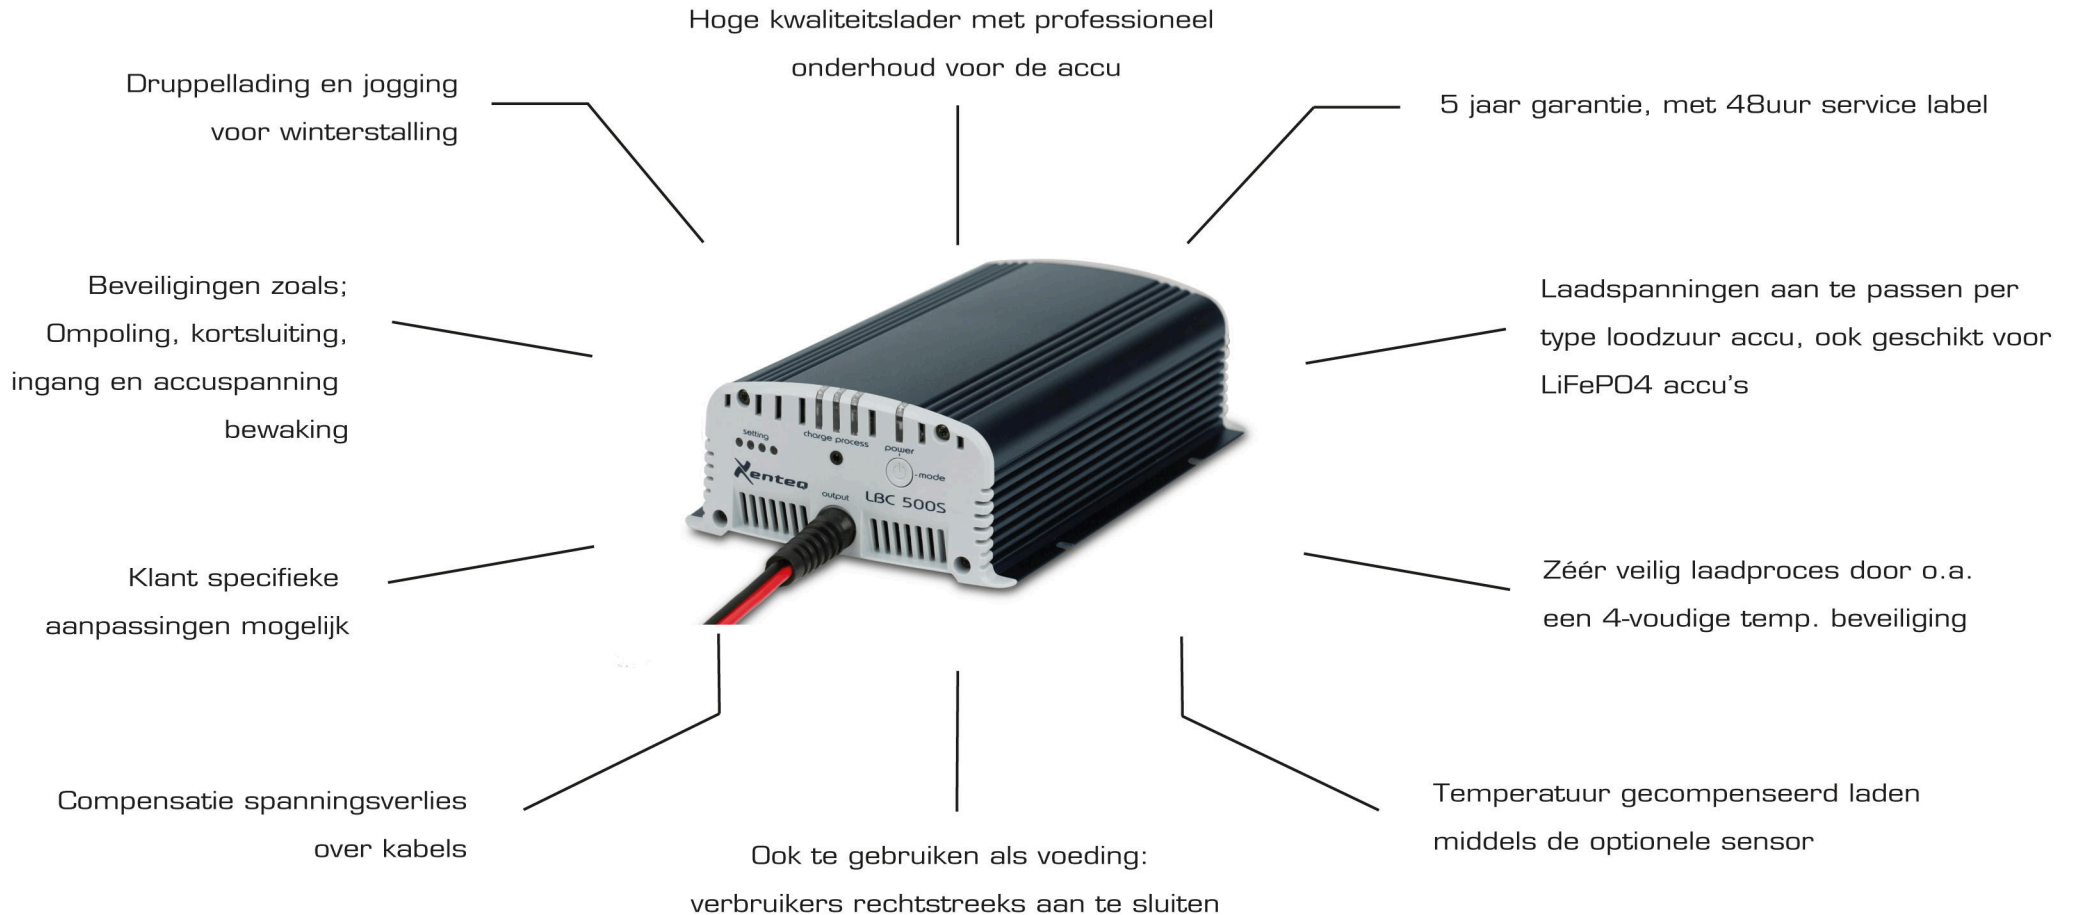

# LBC 500S-SERIE

Value labels:

**Designed and developed**  
in the Netherlands

**Proflin**  
battery chargers

**SmartValue**  
service label

**5 year warranty**

ACCULADER

**Xenteq**  
Mobile energy technology