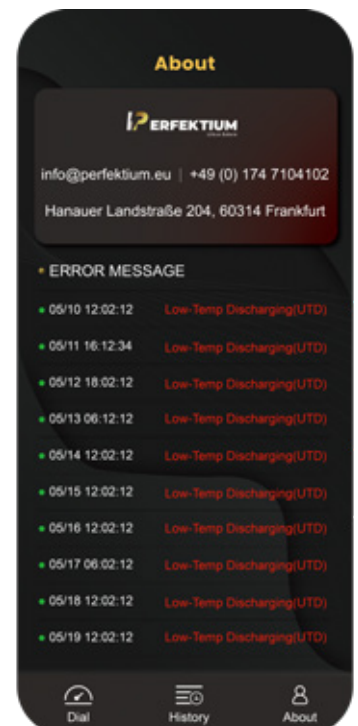

BMS

Battery Management System

The BMS monitors and controls the individual cells of a battery and protects them from damage, such as overload and overvoltage

BLUETOOTH

Integrated Bluetooth 4.0 Monitoring

- Most precise charge status display
- Switch function to control charging and load
- The compatible with simultaneous connection of multiple batteries
- Real-time monitoring of all batteries, presenting the overview data of each battery