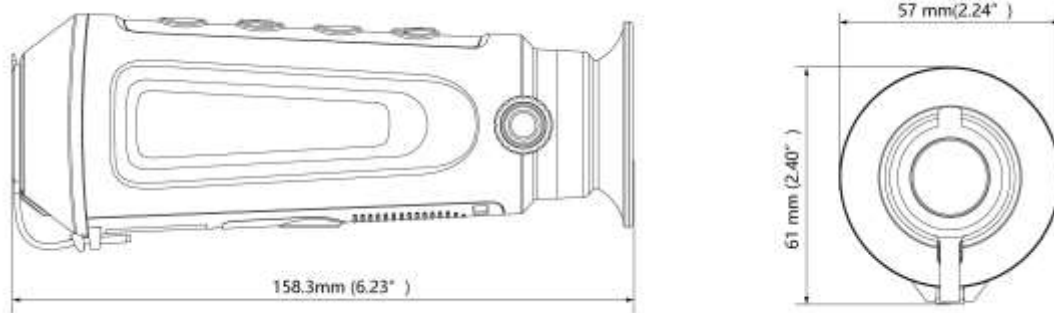

## Specification

### ▪ Specification

<b>Thermal Module</b>	
Image Sensor	VOx Uncooled Focal Plane Arrays
Resolution	160 × 120
Frame Frequency	50 Hz
Pixel Interval	17 μm
Response Waveband	8 μm to 14 μm
NETD	Less than 35 mK (@25°C), F#=1.1
Focal Length	6.2 mm
IFOV	2.74 mrad
Field of View	24.7° × 18.7° (H × V)
Aperture	F1.1
<b>Image Display</b>	
Monitor	0.2 inch, LCOS, 720 × 540
Palettes	Black Hot, White Hot, Red Hot, Fusion
FFC (Flat Field Correction) Mode	Auto, Manual, External Correction
Digital Zoom	1 ×, 2 ×, 4 ×
<b>Smart Function</b>	
Hot Track	Yes
Detection Range	219 m
<b>System</b>	
Storage	Built-in memory module (8 GB)
Record Video	Yes
Capture Snapshot	Yes
Wi-Fi	Yes
Standby Mode	Yes
<b>Power Supply</b>	
Battery Type	Rechargeable Lithium Battery
Battery Operating Time	10 hours continuous running with CVBS and Wi-Fi hot spot off (@25°C) 7.5 hours continuous running with CVBS and Wi-Fi hot spot on (@25°C)
Battery Capacity Display	Yes
<b>General</b>	
Power	5 VDC/2 A, 1.5 W, Type-C Interface
Work Temperature/Humidity	From -20 °C to 55 °C (-4 °F to 131 °F); Humidity: 90% or Less
Protection Level	IP67
Dimension	158.3 mm × 61 mm × 57 mm (6.23" × 2.40" × 2.24")
Weight	250 g (0.55 lb)

## Dimension