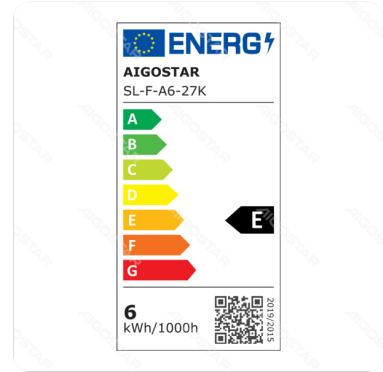

# LED Filament Bulb (Clear) A60 E27 6W

Barcode: 8433325217860

## Specification

Dimension	D60*H105 mm
Lampholder	E27

## Technical parameters

Voltage	220-240V~
Luminous flux	730lm
EEL	E
Current	36mA
CRI	Ra≥80
Beam angle	330°
Hg%	Zero
Power	6W
Incandescent Lamp Power	55W
Frequency	50/60Hz
Color temperature	2700K
DF	≥0.9