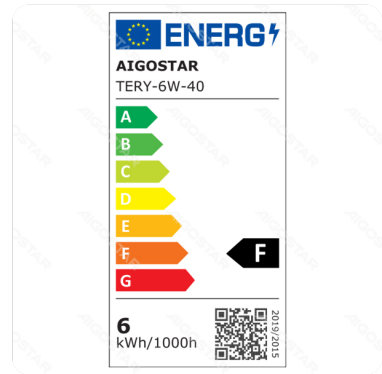

# E6 LED Flush-mounted Round Downlight 6W Natural Light

Barcode: 8433325210045

## Technical parameters

Voltage	200-240V~
Luminous flux	620lm
EEL	F
Current	35mA
CRI	Ra≥80
Beam angle	100°
Hg%	0.001%
Power	6W
Incandescent Lamp Power	51W
Frequency	50/60Hz
Color temperature	4000K
IK Protection	IK03
DF	> 0.9