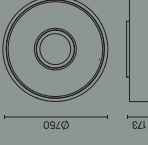

15-H607-2-1-05
15-H607-2-1-14

5 x E-27 Max. 30W A++C
Max. L=190mm Ø=60mm
Fluorescent - LED