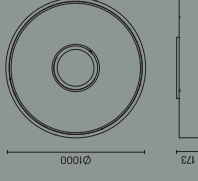

15-H615-2-1-05
15-H615-2-1-14

7 x E-27 Max. 30W A++C
Max. L=190mm Ø=60mm
Fluorescent - LED

Collection

Illuminates your spaces alongside the other pieces that comprise this collection.

Colección

Ilumina tus espacios con el resto de piezas que componen esta colección.