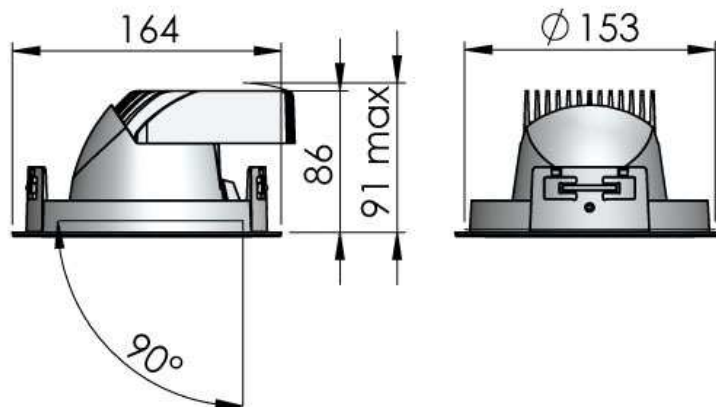

MINI LEAN DL

Input Power	LED-Module *Citizen 6-Gen	Color Consistency	Installation Type	Material	Warranty	Beam Angles	Luminaire Color
220 – 240V	CRI 80+ 3000K, 4000K, 5000K	2-Step MacAdam	Recessed, ceiling mounted luminaire	Powder Painted Die-Cast Aluminum	50 000h	1206 COB: S 15°	White (RAL 9016)
	CRI 90+ 2700K B.BBL, 3000K B.BBL, 3500K B.BBL, 4000K					NFL 20°	Silver (Ca. RAL 9006)
	FL 30°					Black (RAL 9005)	
						WFL 50°	

Output Current / Module Wattage / System Wattage:	LED Module: Citizen CLU038-1206 6-Gen – COB luminous flux:					Power: 300mA – 900mA	
	CRI 80+ 3 000K	CRI 80+ 4 000K	CRI 80+ 5 000K	CRI 90+ 2 700K Below BBL	CRI 90+ 3 000K Below BBL	CRI 90+ 3 500K Below BBL	CRI 90+ 4 000K
450mA / 15W / 17W	2 425Lm	2 500Lm	2 525Lm	1 900Lm	1 975Lm	2 000Lm	2 125Lm
650mA / 23W / 25W	3 350Lm	3 450Lm	3 475Lm	2 625Lm	2 725Lm	2 750Lm	2 925Lm
900mA / 32W / 35W	4 300Lm	4 425Lm	4 475Lm	3 375Lm	3 500Lm	3 550Lm	3 750Lm

IP20

LED Design | Made In Finland

LIVAL