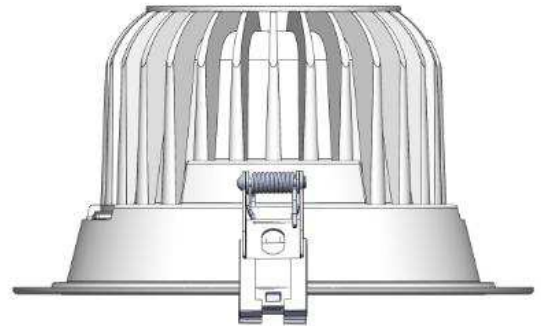

Dimensions and mechanical data: