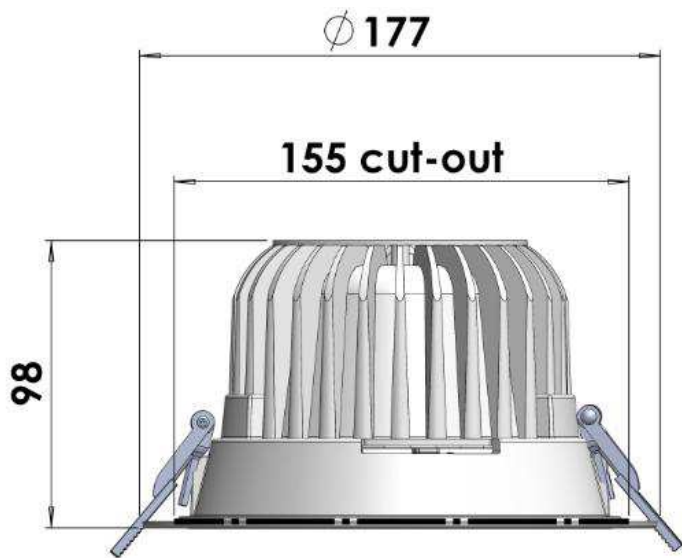

Dimensions and mechanical data: