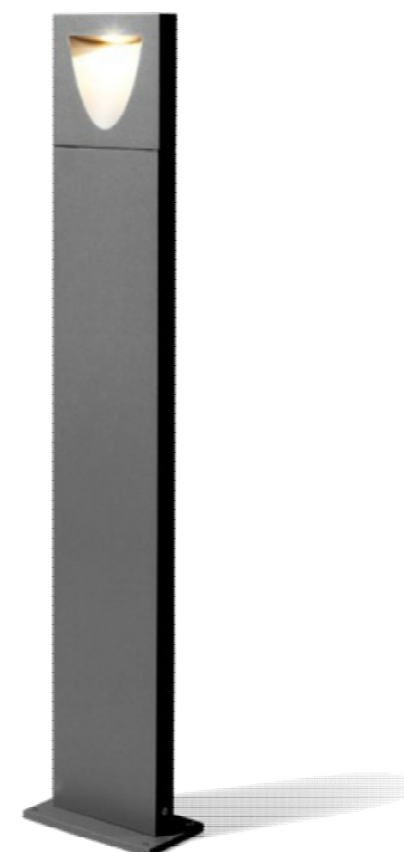

SMILE

OUTDOOR FLOOR SURFACE

p. 405 p. 491

1.0

LED 8W | 220-240VAC | 50-60Hz
COB 3-step | incl. PS | phase-cut dim
aluminium powder coated

1.15kg IP65 0.3-1

3000K | >80 CRI | 360lm

EUR	CODE
214,40	703554D4

2.0

LED 8W | 220-240VAC | 50-60Hz
COB 3-step | incl. PS | phase-cut dim
aluminium powder coated

0.95kg IP65 0.3-1

3000K | >80 CRI | 360lm

EUR	CODE
227,80	703654D4

ALWAYS USE

base with fixation plate

	EUR	CODE
base 300	77,90	910013D0
base 400	88,20	910014D0
base 600	98,40	910016D0
base 800	108,70	910018D0
base 1000	125,60	910010D0

base with concrete fixation

	EUR	CODE
base 300	98,40	910073D0
base 400	108,70	910074D0
base 600	118,90	910076D0
base 800	129,20	910078D0
base 1000	146,10	910070D0

ALWAYS USE

base with fixation plate

	EUR	CODE
base 300	77,90	910013D0
base 400	88,20	910014D0
base 600	98,40	910016D0
base 800	108,70	910018D0
base 1000	125,60	910010D0

base with concrete fixation

	EUR	CODE
base 300	98,40	910073D0
base 400	108,70	910074D0
base 600	118,90	910076D0
base 800	129,20	910078D0
base 1000	146,10	910070D0

back