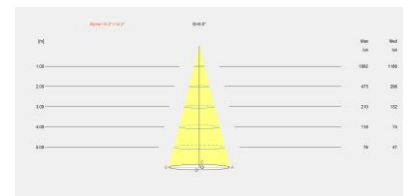

Play 7W

Module Play 7W 6.4W LED warm-white 3000K CRI 90 White IP20 579lm

Technical features

- Luminaire total power: 6.4W
- Real lumens: 579
- Real lm/W: 90
- Correlated Colour Temperature (CCT): LED warm-white 3000K
- Lens / reflector angle: MEDIUM 28°
- UGR: < =22
- Structure material: Polycarbonate, Aluminium
- Structure finish: White
- Diffuser material: Methacrylate
- Diffuser finish: Transparent
- Equipment necessary but not included
- Voltage / frequency: max. 700mA
- Useful life: 50,000h L80B20
- Warranty: 5 años

Luminotechnic features

- UGR crosswise: 20.3
- UGR lengthwise: 20.3

Lampholder	Quantity	Light source power (W)
LED	1	6.4W

Ø53

Image may not match reference. LedsC4 reserves the right to amend any of the product's components. The data related to flux, power and colour temperature may be subject to changes made by the manufacturer.

Play 7W

Module Play 7W 6.4W LED warm-white 3000K CRI 90 White IP20 579lm

Logistics

x 50

Net weight (kg): 0.11

Packaged weight (kg): 0.15

Packaging: 88mm x 77mm x 64mm

Image may not match reference. LedsC4 reserves the right to amend any of the product's components. The data related to flux, power and colour temperature may be subject to changes made by the manufacturer.