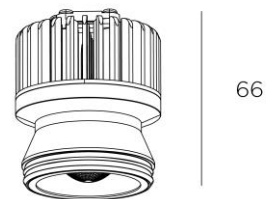

Play 7W

Module Play 7W 6.4W LED warm-white 3000K CRI 90 White IP20 579lm

Technical features

- Luminaire total power: 6.4W
- Real lumens: 579
- Real lm/W: 90
- Correlated Colour Temperature (CCT): LED warm-white 3000K
- Lens / reflector angle: MEDIUM 28°
- UGR: < =22
- Structure material: Polycarbonate, Aluminium
- Structure finish: White
- Diffuser material: Methacrylate
- Diffuser finish: Transparent
- Equipment necessary but not included
- Voltage / frequency: max. 700mA
- Useful life: 50,000h L80B20
- Warranty: 5 años

Luminotechnic features

- UGR crosswise: 20.3
- UGR lengthwise: 20.3

Lampholder	Quantity	Light source power (W)
LED	1	6.4W

Ø53

Image may not match reference. LedsC4 reserves the right to amend any of the product's components. The data related to flux, power and colour temperature may be subject to changes made by the manufacturer.

Play 7W

Module Play 7W 6.4W LED warm-white 3000K CRI 90 White IP20 579lm

Logistics

x 50

Net weight (kg): 0.11

Packaged weight (kg): 0.15

Packaging: 88mm x 77mm x 64mm

Image may not match reference. LedsC4 reserves the right to amend any of the product's components. The data related to flux, power and colour temperature may be subject to changes made by the manufacturer.