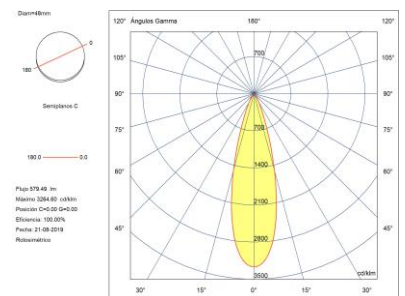

Play 7W

Module Play 7W 6.4W LED warm-white 3000K CRI 90 White IP20 579lm

Technical features

- Luminaire total power: 6.4W
- Real lumens: 579
- Real lm/W: 90
- Correlated Colour Temperature (CCT): LED warm-white 3000K
- Lens / reflector angle: MEDIUM 28°
- UGR: < =22
- Structure material: Polycarbonate, Aluminium
- Structure finish: White
- Diffuser material: Methacrylate
- Diffuser finish: Transparent
- Equipment necessary but not included
- Voltage / frequency: max. 700mA
- Useful life: 50,000h L80B20
- Warranty: 5 años

Luminotechnic features

- UGR crosswise: 20.3
- UGR lengthwise: 20.3

Lampholder	Quantity	Light source power (W)
LED	1	6.4W

Ø53

Image may not match reference. LedsC4 reserves the right to amend any of the product's components. The data related to flux, power and colour temperature may be subject to changes made by the manufacturer.

Play 7W

Module Play 7W 6.4W LED warm-white 3000K CRI 90 White IP20 579lm

Logistics

x 50

Net weight (kg): 0.11

Packaged weight (kg): 0.15

Packaging: 88mm x 77mm x 64mm

Image may not match reference. LedsC4 reserves the right to amend any of the product's components. The data related to flux, power and colour temperature may be subject to changes made by the manufacturer.