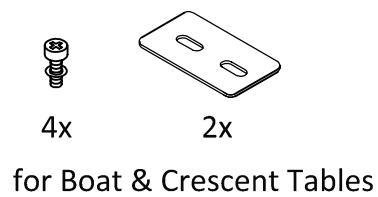

- product is for indoor use
- do not wash surface or complete product with water
- do not use any cleaning or washing chemicals to clean products
- clean surface or complete product only with damp cloth

Square	Rectangle
Triangle	Quarter
Half Moon	Circle
Trapezoid	Crescent
Boat	Wing