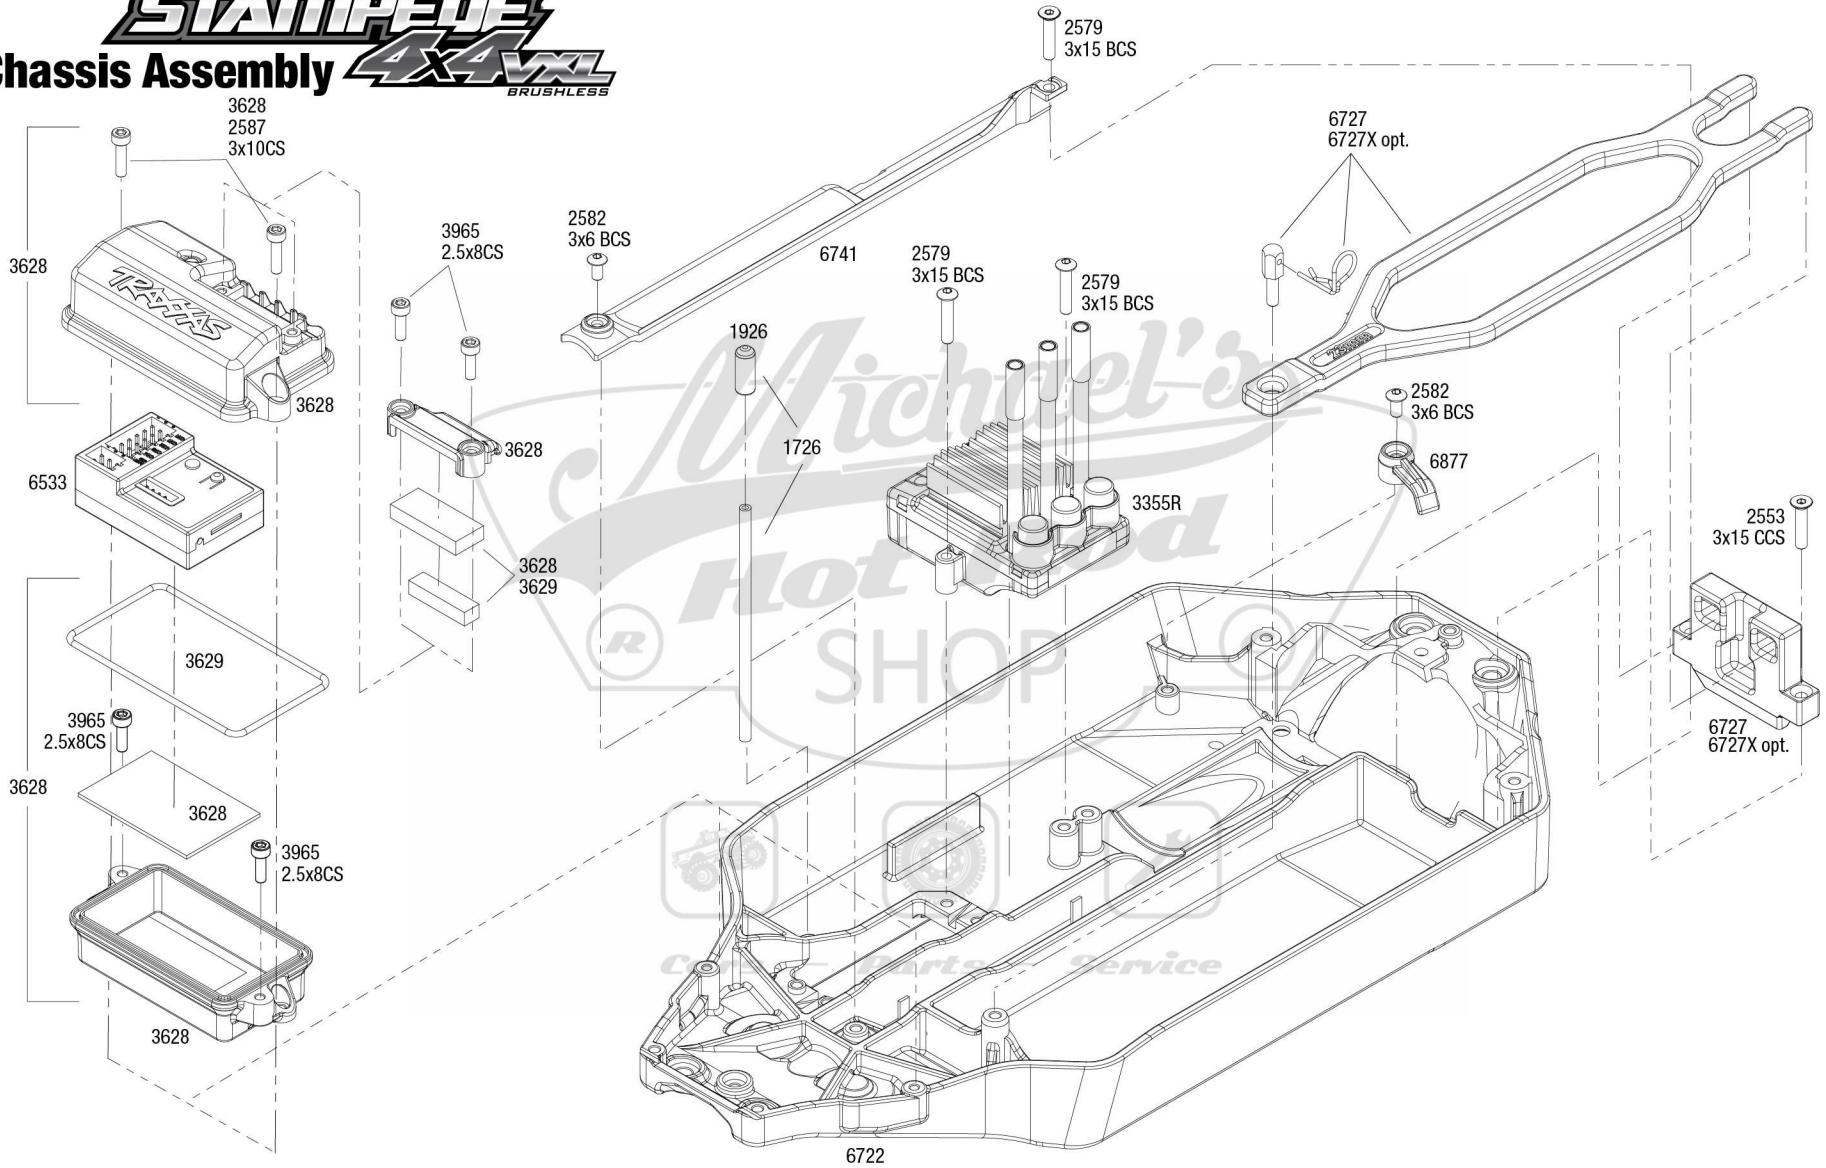

REV 200807-R09
See Parts List for a complete listing of optional accessories.

†See driveshaft assembly for individual parts

Specifications on this page are subject to change without notice. Every attempt has been made to ensure the accuracy of this drawing, however Traxxas cannot be held responsible for typographical or other errors.

STAMPEDE 4x4 VXL BRUSHLESS

Center Driveline Assembly

REV 200807-R09

See Parts List for a complete listing of optional accessories.

Specifications on this page are subject to change without notice. Every attempt has been made to ensure the accuracy of this drawing, however Traxxas cannot be held responsible for typographical or other errors.

STAMPEDE

Chassis Assembly 4x4 VXL BRUSHLESS

Specifications on this page are subject to change without notice. Every attempt has been made to ensure the accuracy of this drawing, however Traxxas cannot be held responsible for typographical or other errors.