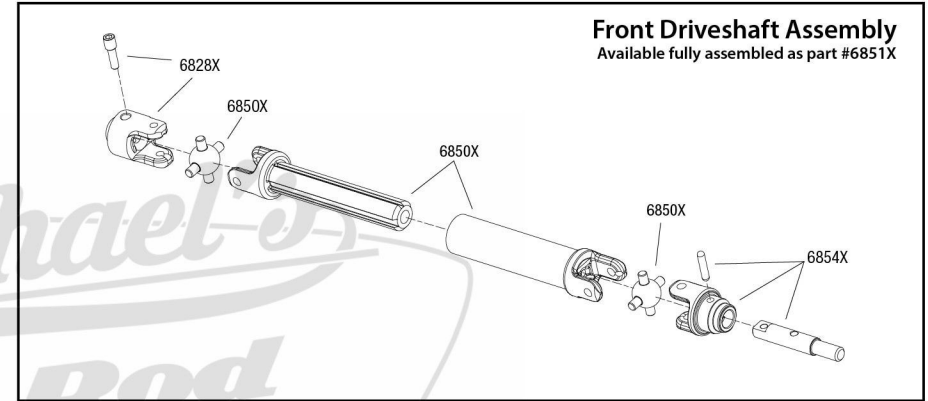

Driveshaft Assembly