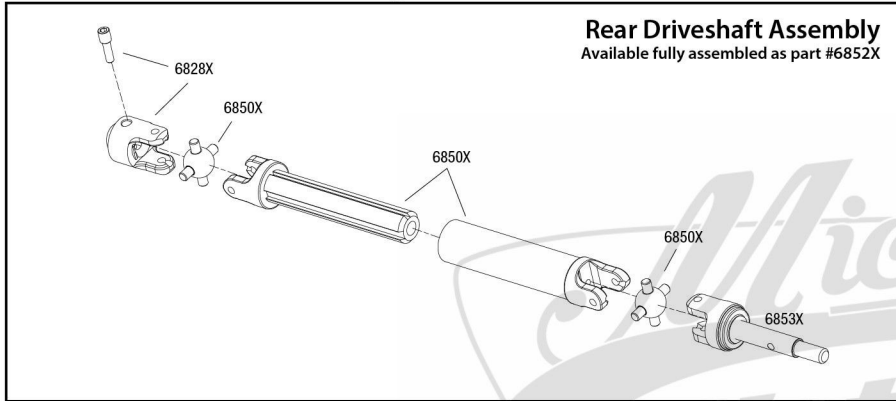

Driveshaft Assembly