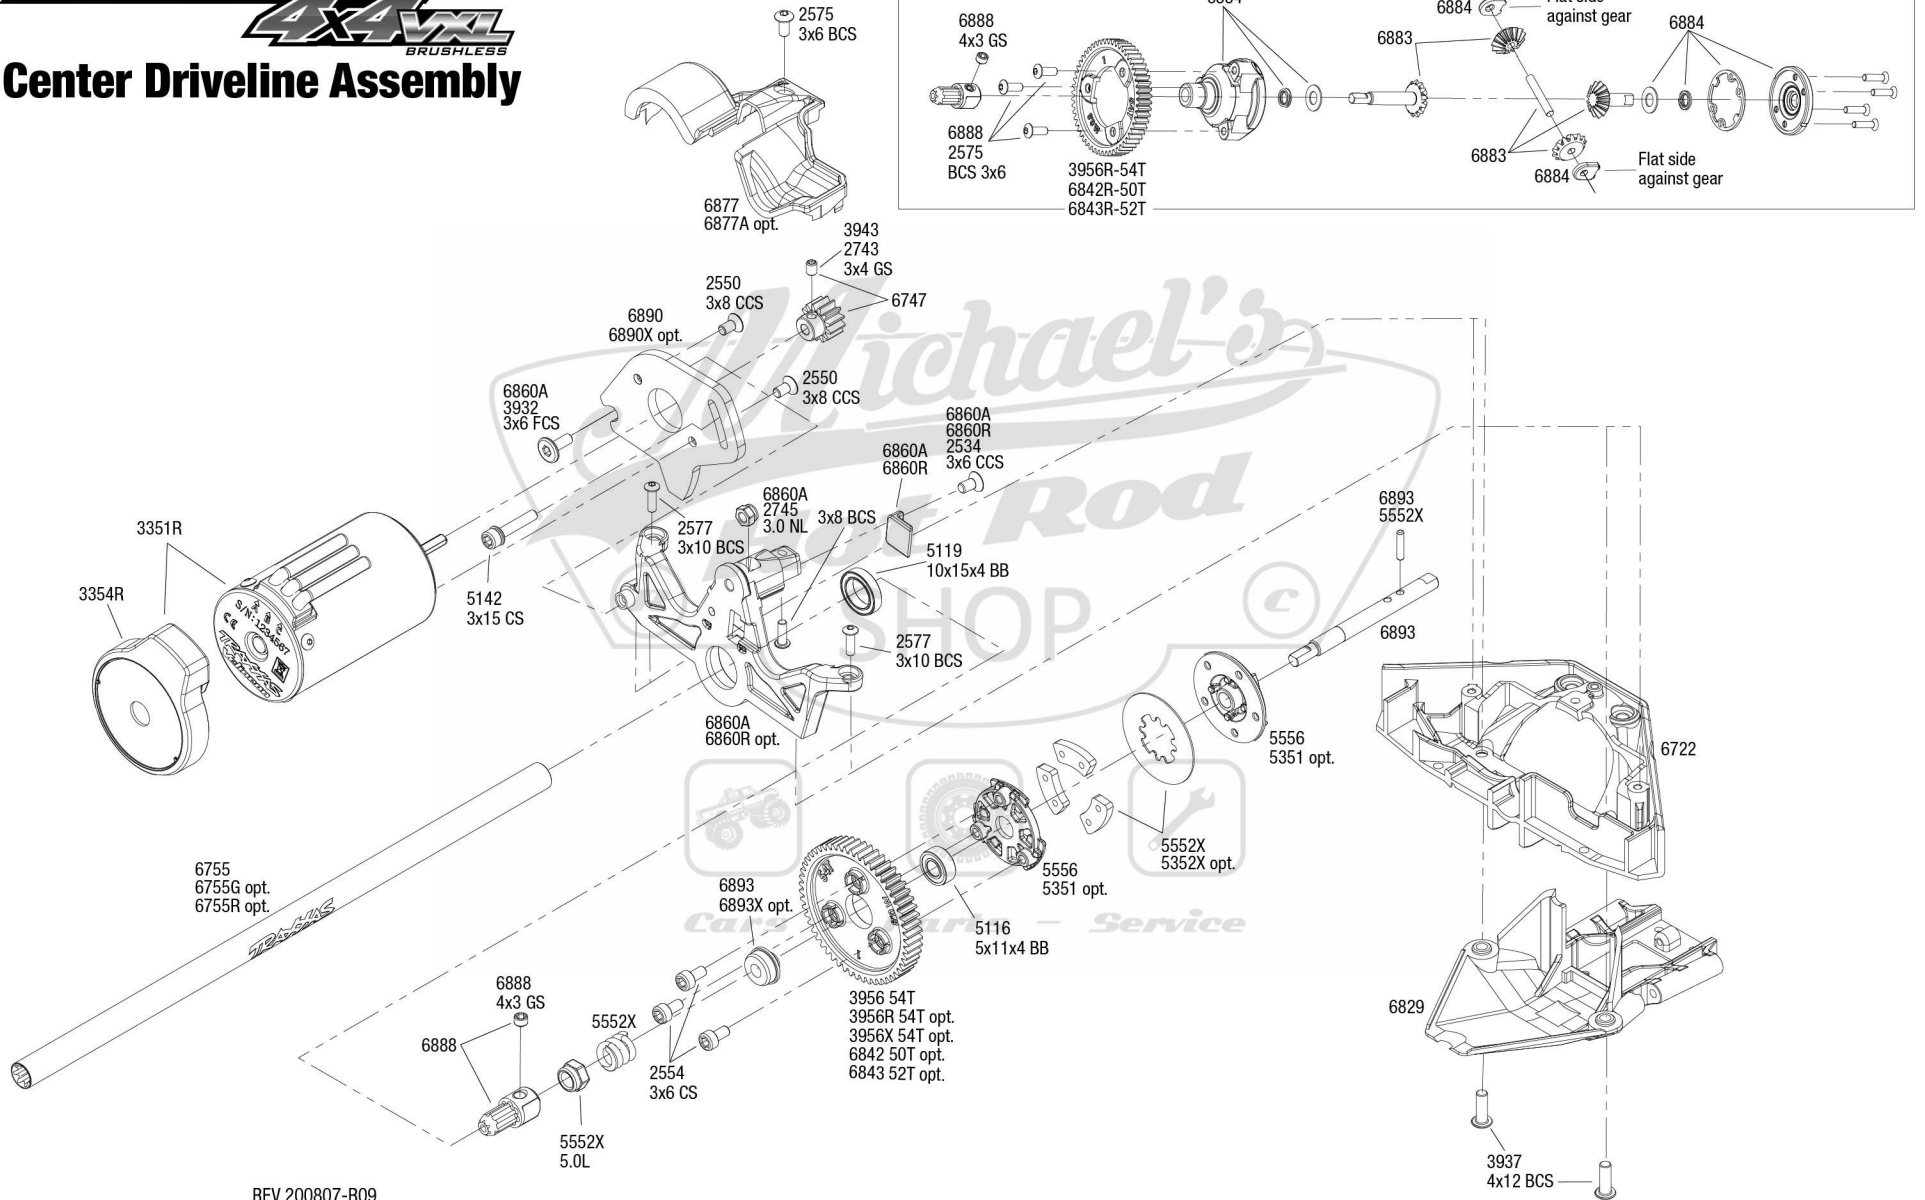

REV 200807-R09
See Parts List for a complete listing of optional accessories.

†See driveshaft assembly for individual parts

Specifications on this page are subject to change without notice. Every attempt has been made to ensure the accuracy of this drawing, however Traxxas cannot be held responsible for typographical or other errors.

STAMPEDE 4x4 VXL BRUSHLESS

Center Driveline Assembly

REV 200807-R09

See Parts List for a complete listing of optional accessories.

Specifications on this page are subject to change without notice. Every attempt has been made to ensure the accuracy of this drawing, however Traxxas cannot be held responsible for typographical or other errors.

STAMPEDE

Chassis Assembly 4x4 VXL BRUSHLESS

Specifications on this page are subject to change without notice. Every attempt has been made to ensure the accuracy of this drawing, however Traxxas cannot be held responsible for typographical or other errors.

See Parts List for a complete listing of optional accessories.

Driveshaft Assembly

Modular Assembly