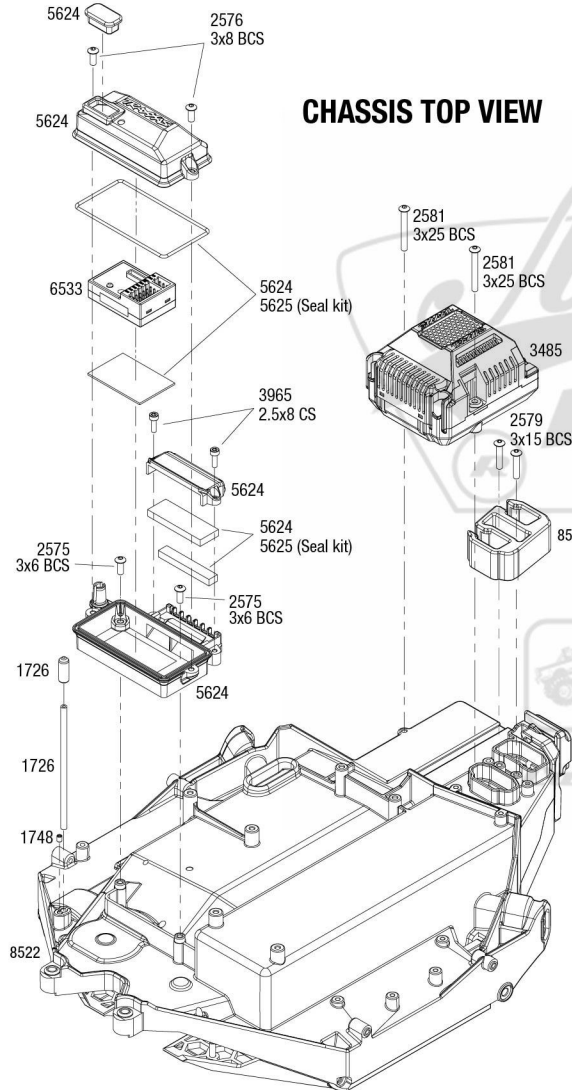

# UNLIMITED DESERT RACER Body & Modular Assembly

REV 200428-R02  
See Parts List for a complete listing of optional accessories.

Specifications on this page are subject to change without notice. Every attempt has been made to ensure the accuracy of this drawing; however, Traxxas cannot be held responsible for typographical or other errors.

## Chassis Assembly

**CHASSIS TOP VIEW**

**CHASSIS BOTTOM VIEW**

REV 200428-R02  
Specifications on this page are subject to change without notice. Every attempt has been made to ensure the accuracy of this drawing; however, Traxxas cannot be held responsible for typographical or other errors.