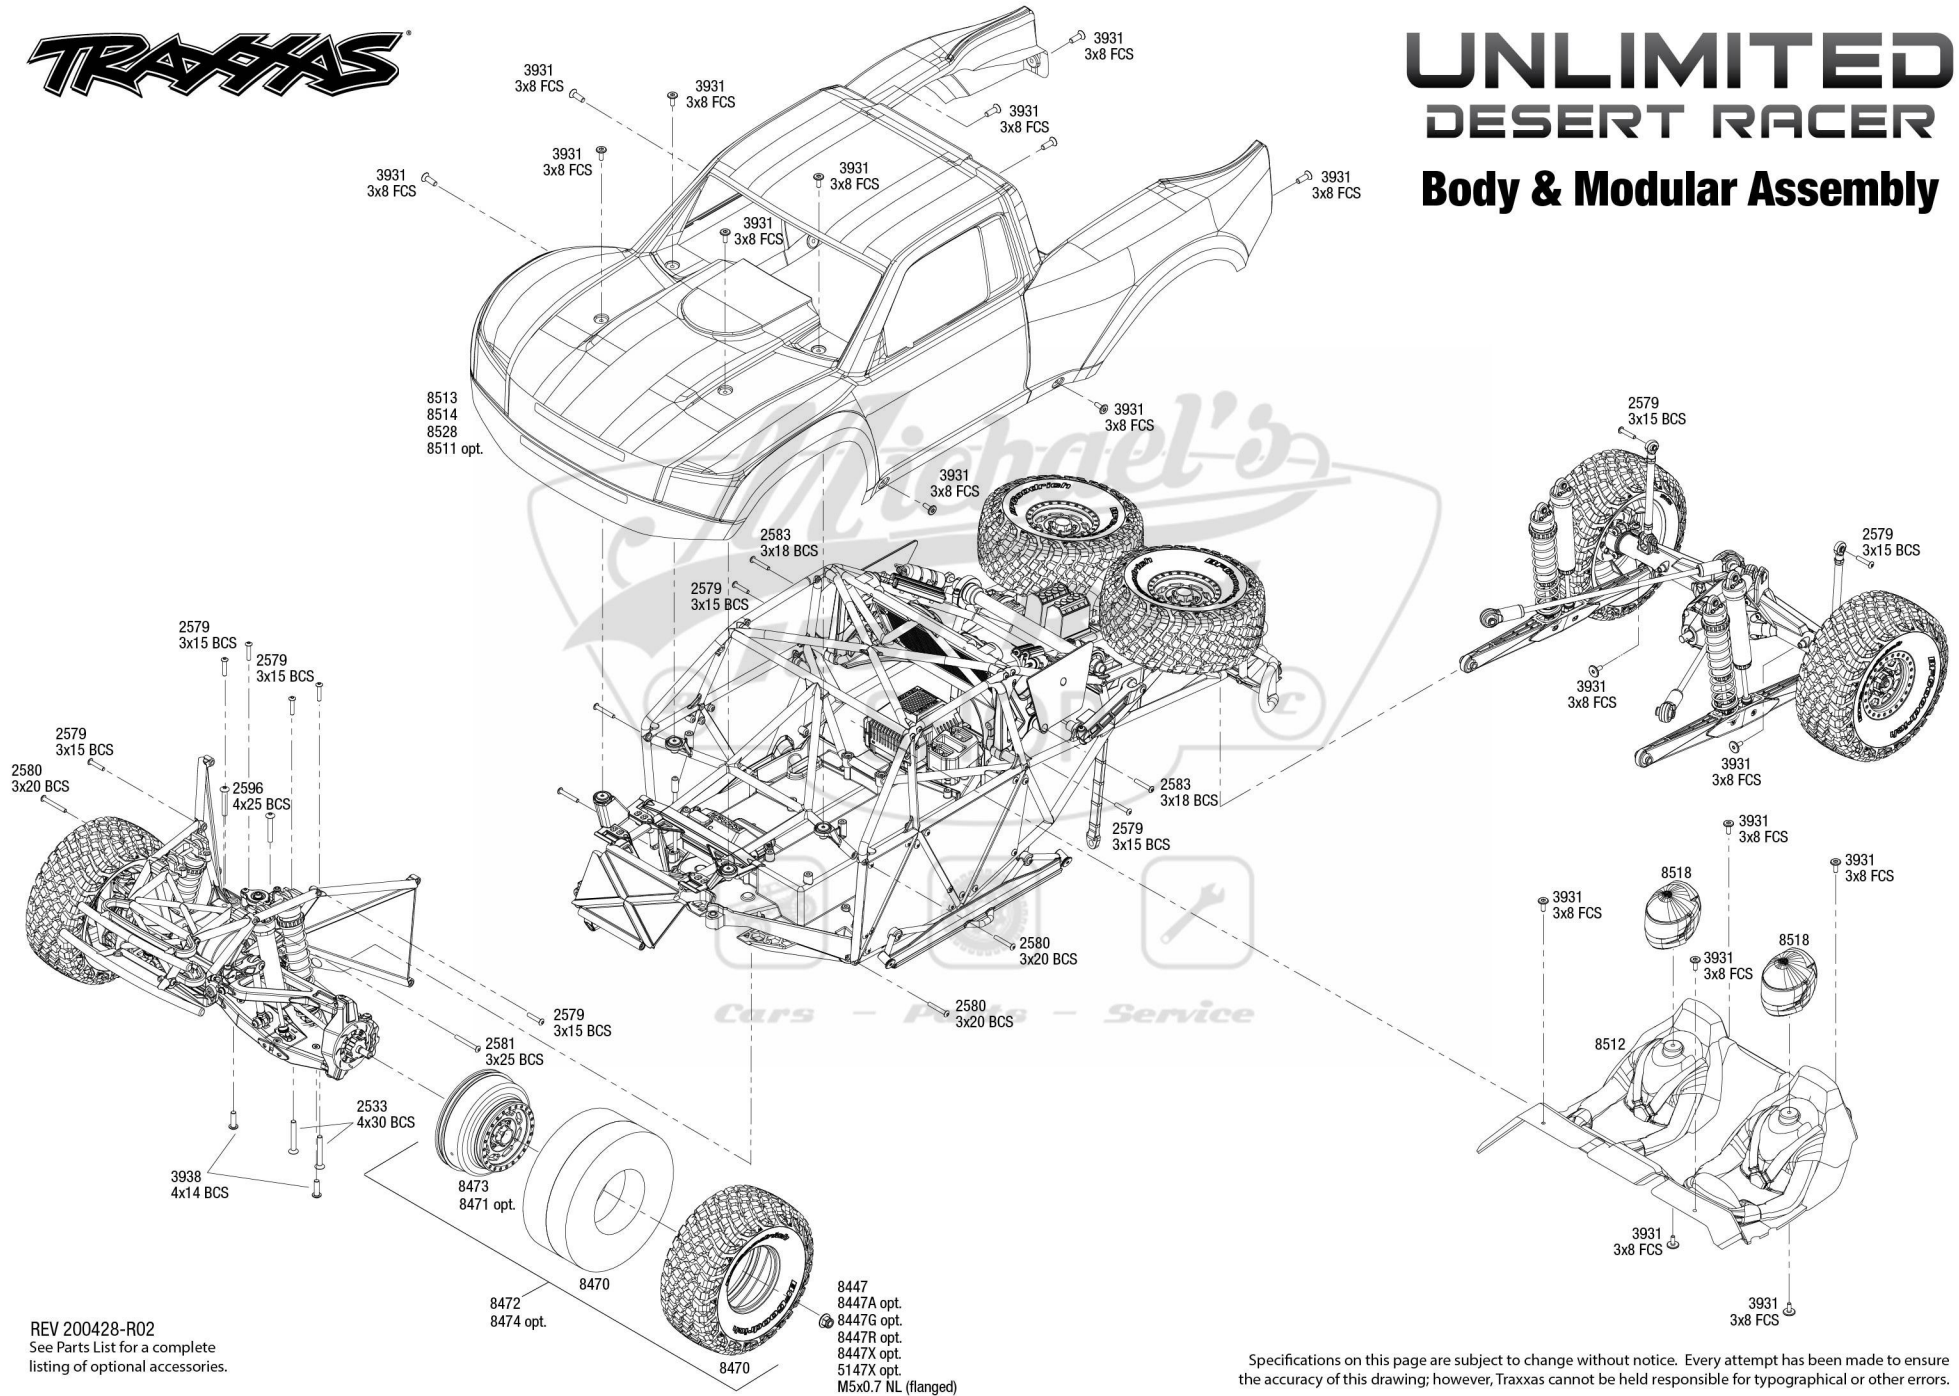

UNLIMITED DESERT RACER Body & Modular Assembly

REV 200428-R02
See Parts List for a complete listing of optional accessories.

Specifications on this page are subject to change without notice. Every attempt has been made to ensure the accuracy of this drawing; however, Traxxas cannot be held responsible for typographical or other errors.