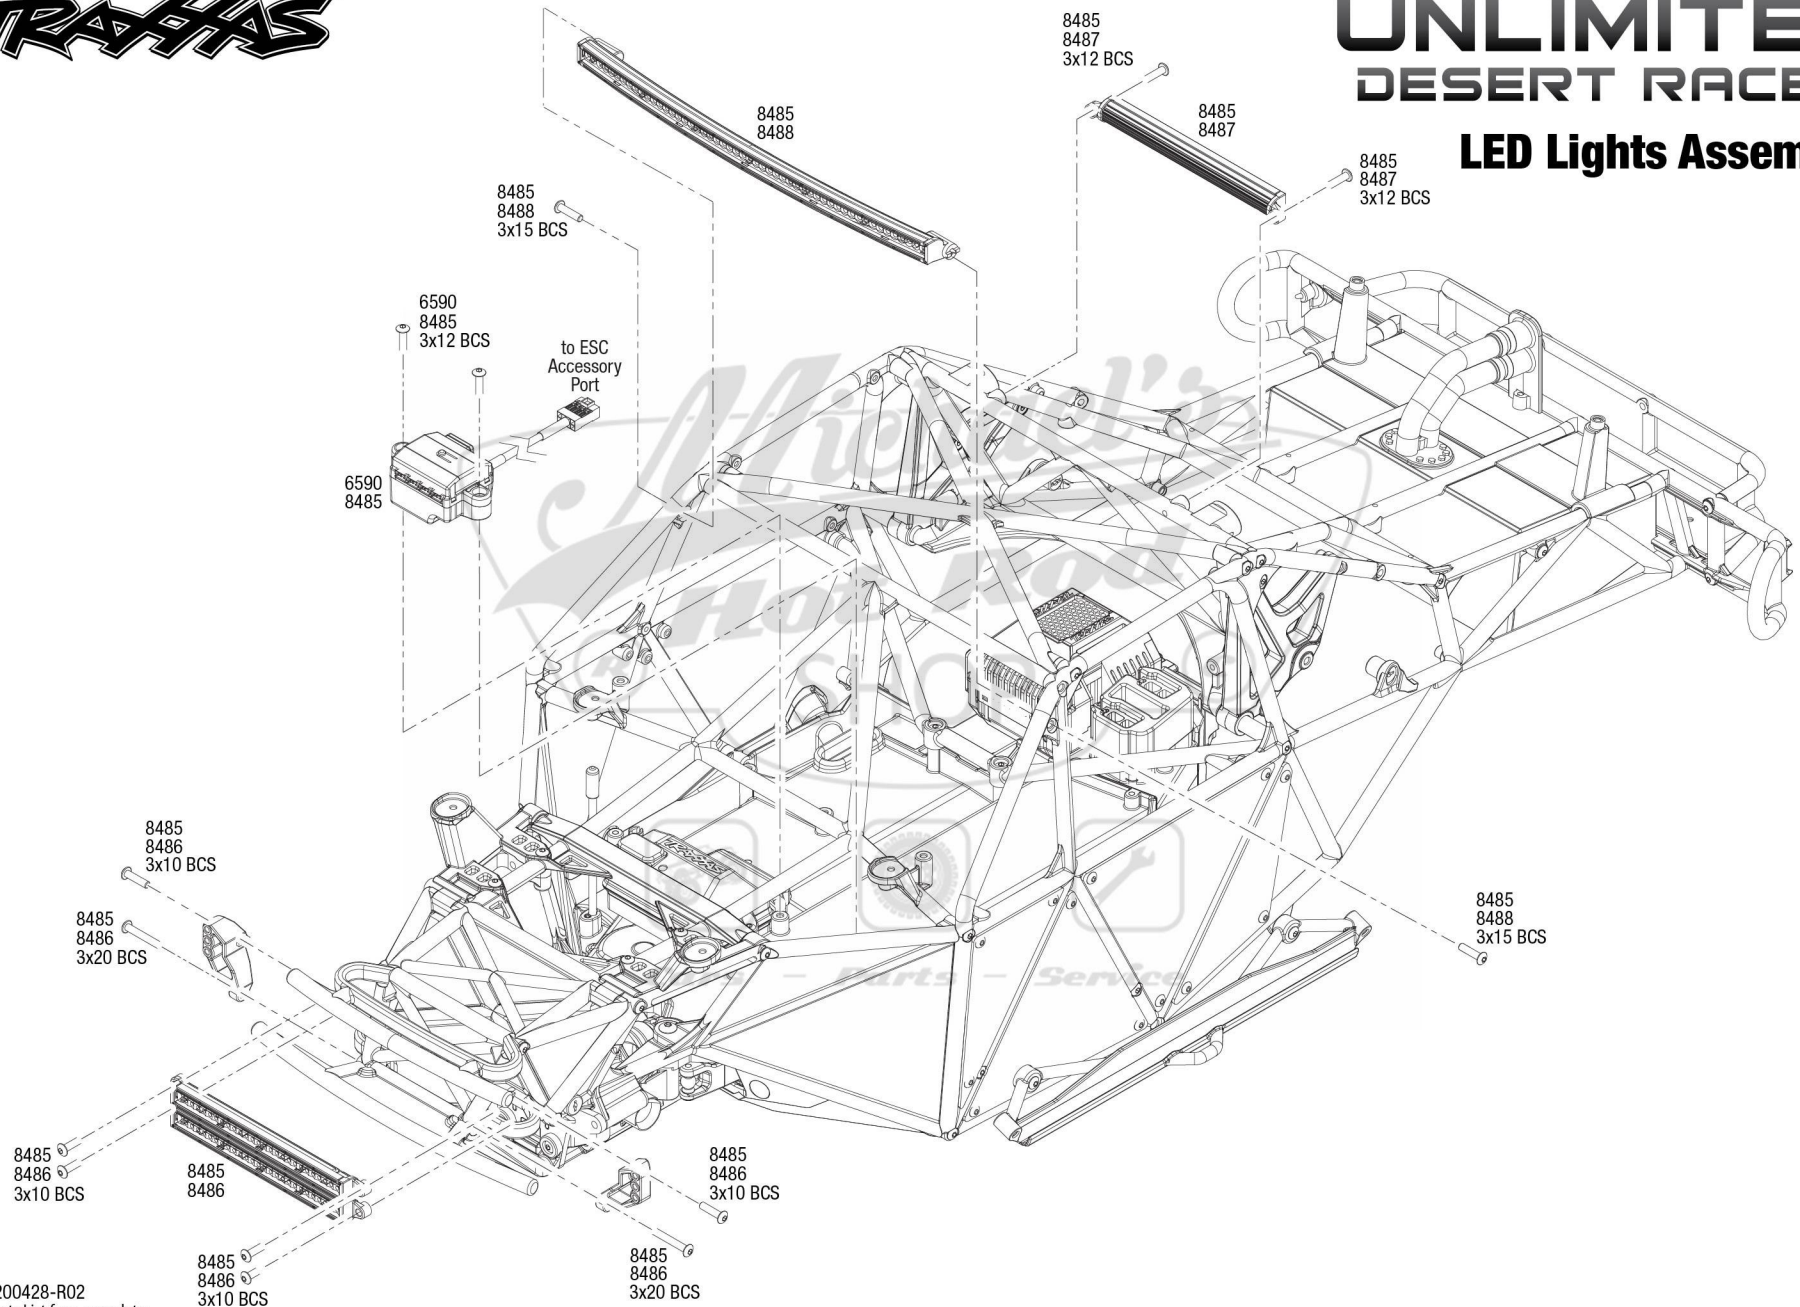

UNLIMITED DESERT RACER LED Lights Assembly

REV 200428-R02
See Parts List for a complete
listing of optional accessories.

Specifications on this page are subject to change without notice. Every attempt has been made to ensure the accuracy of this drawing; however, Traxxas cannot be held responsible for typographical or other errors.