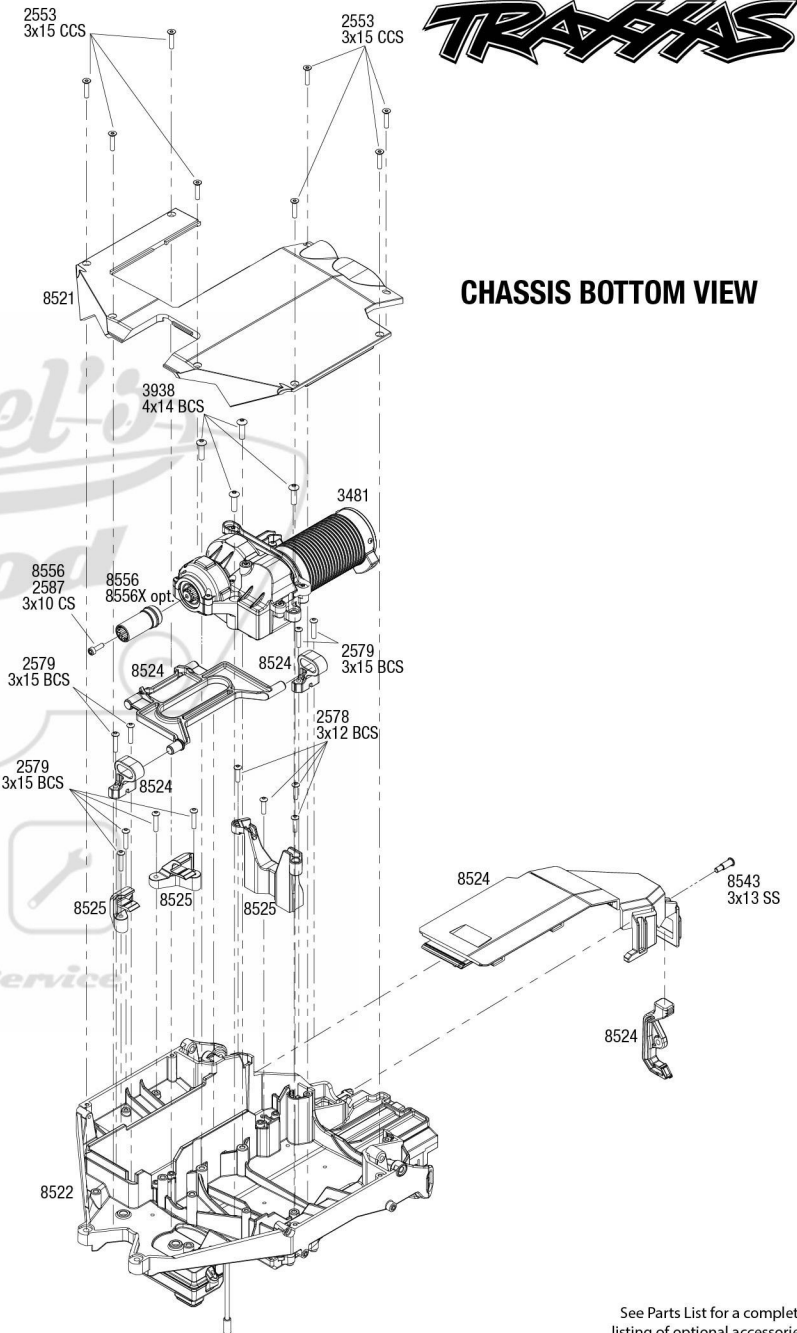

## Chassis Assembly

**CHASSIS TOP VIEW**

**CHASSIS BOTTOM VIEW**

REV 200428-R02  
Specifications on this page are subject to change without notice. Every attempt has been made to ensure the accuracy of this drawing; however, Traxxas cannot be held responsible for typographical or other errors.