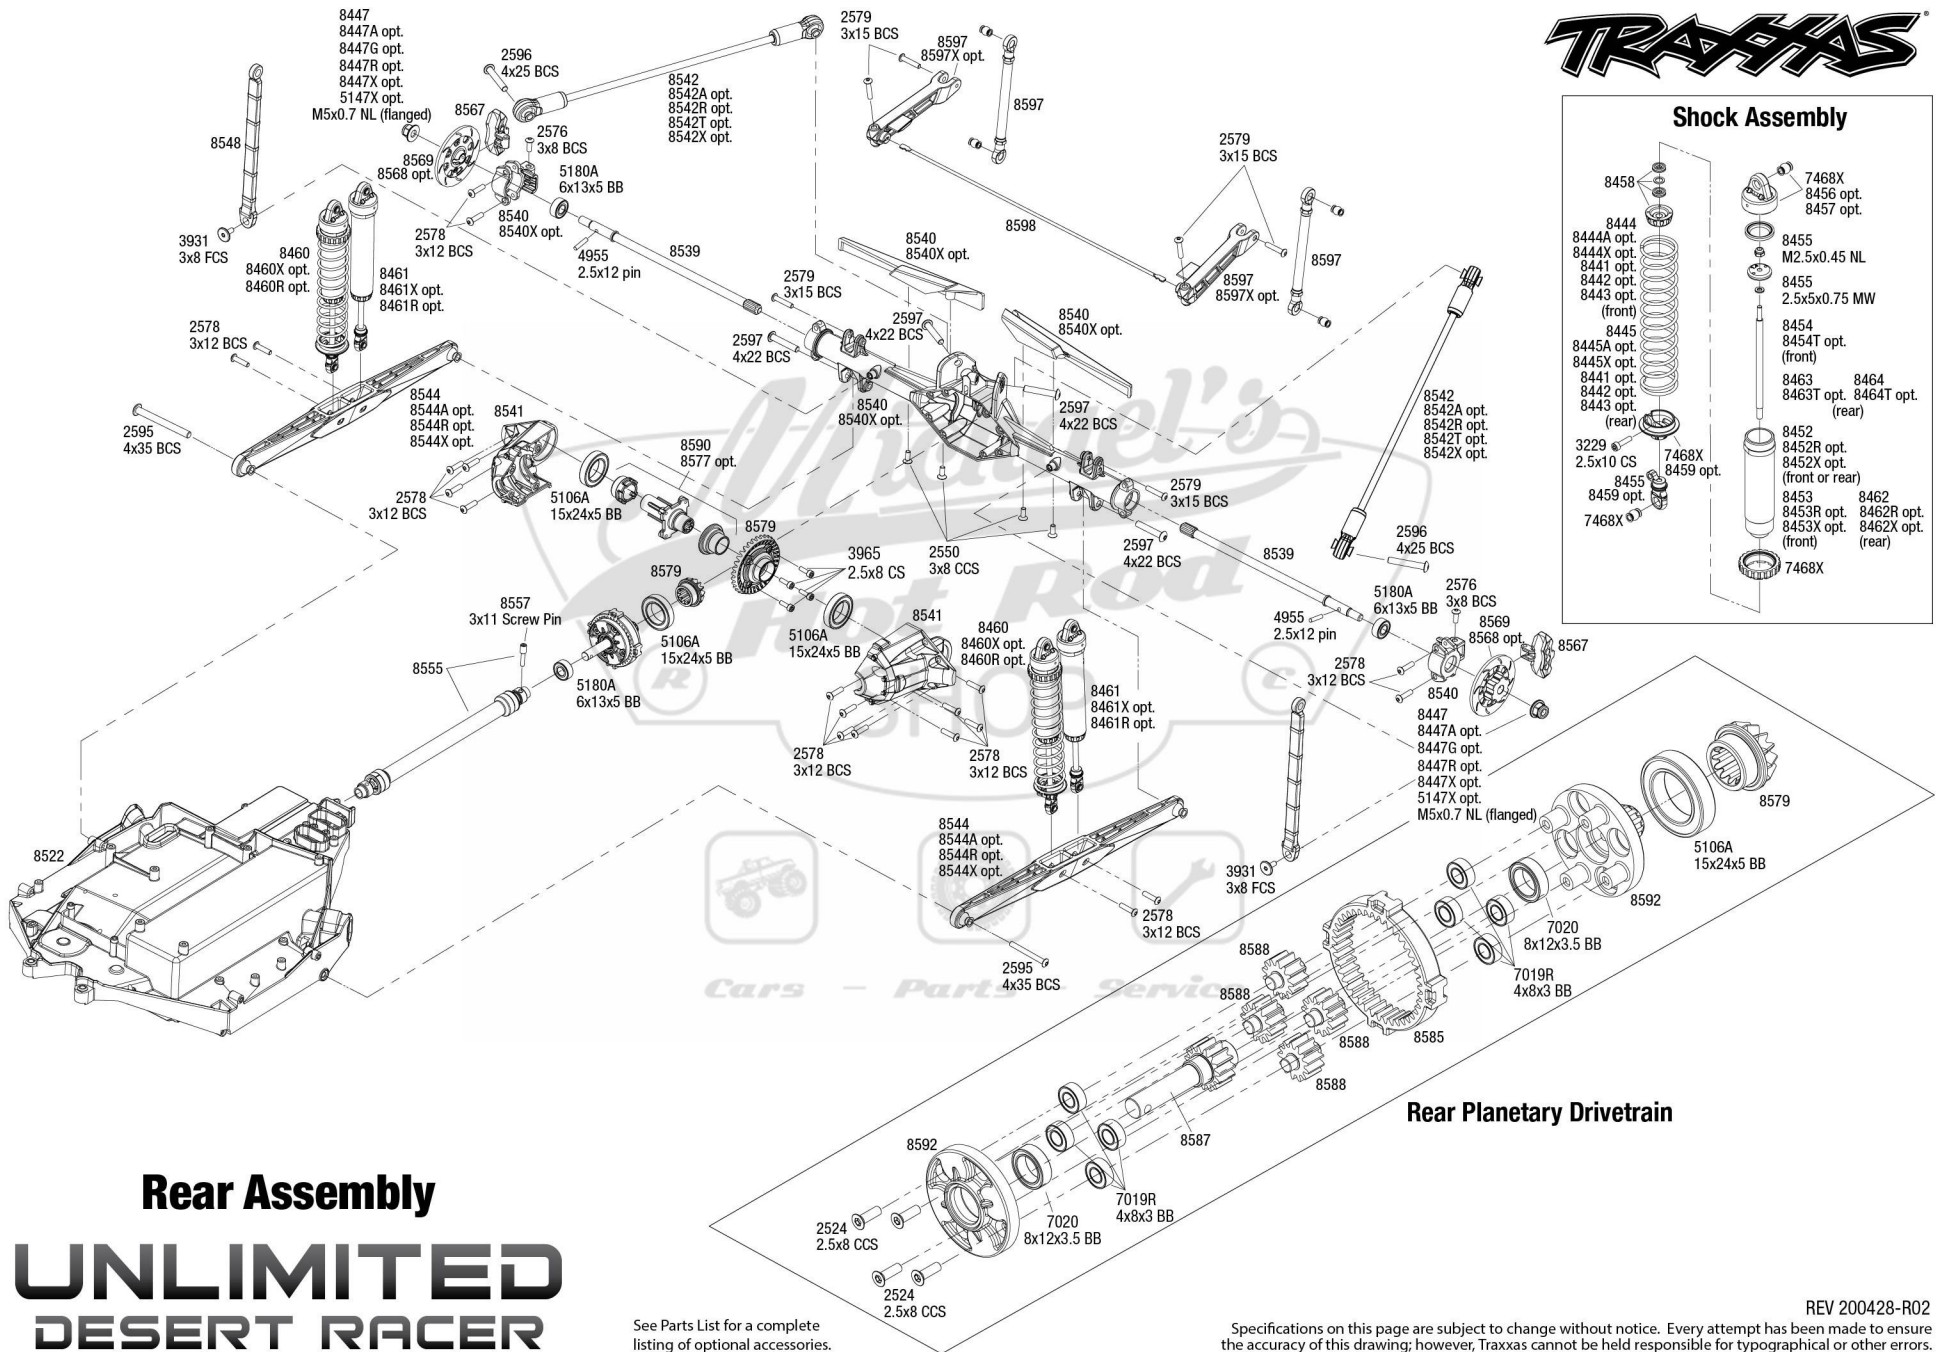

Rear Assembly

UNLIMITED DESERT RACER

See Parts List for a complete listing of optional accessories.

REV 200428-R02
Specifications on this page are subject to change without notice. Every attempt has been made to ensure the accuracy of this drawing; however, Traxxas cannot be held responsible for typographical or other errors.