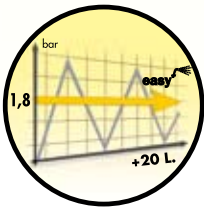

The Easy+ sprayer includes an electric charger and 4 rechargeable batteries type C/HR-14 of 3000 mAh (use only rechargeable batteries).

Constant pressure

The innovative compressor taken by this model allows a more professional application, as the spraying is made at a constant pressure. With only one load of batteries (8 h.) more than 20 l. can be sprayed (adjustable cone nozzle).