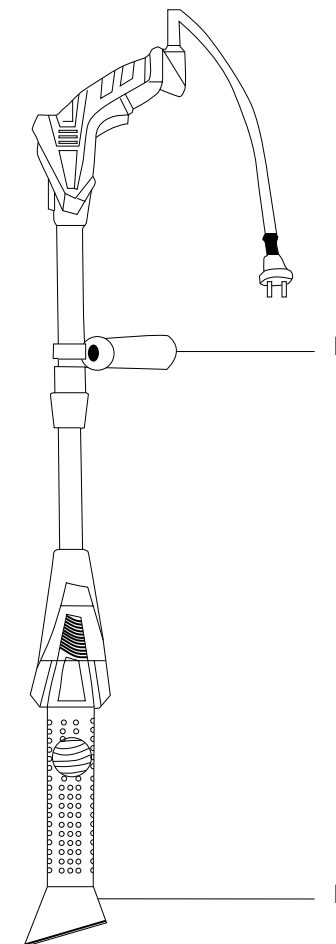

The electric weeder is an electric weed burner that eliminates weed without chemicals and without using gas cartridges being respectful with the environment. It reaches a maximum temperature of 650 °C.

Functional information

Protective shield that allows you to focus on the treatment

Telescopic lance

Ergonomic and ambidextrous grip

Push-button operation

2m cable

Technical information

Technical information	ELECTRIC WEEDER
NET WEIGHT	1.28Kg

Logistics data

Logistics data	ELECTRIC WEEDER
CODE	8.10.10
EAN	84.14685.02077.2
CONDITIONING	4 units
UNITS PER PALLET	48 units
DIMENSIONS PER PALLET	1200 X 800 X 1140

SPARE PARTS

Extend the service life of your sprayer easily replacing parts.