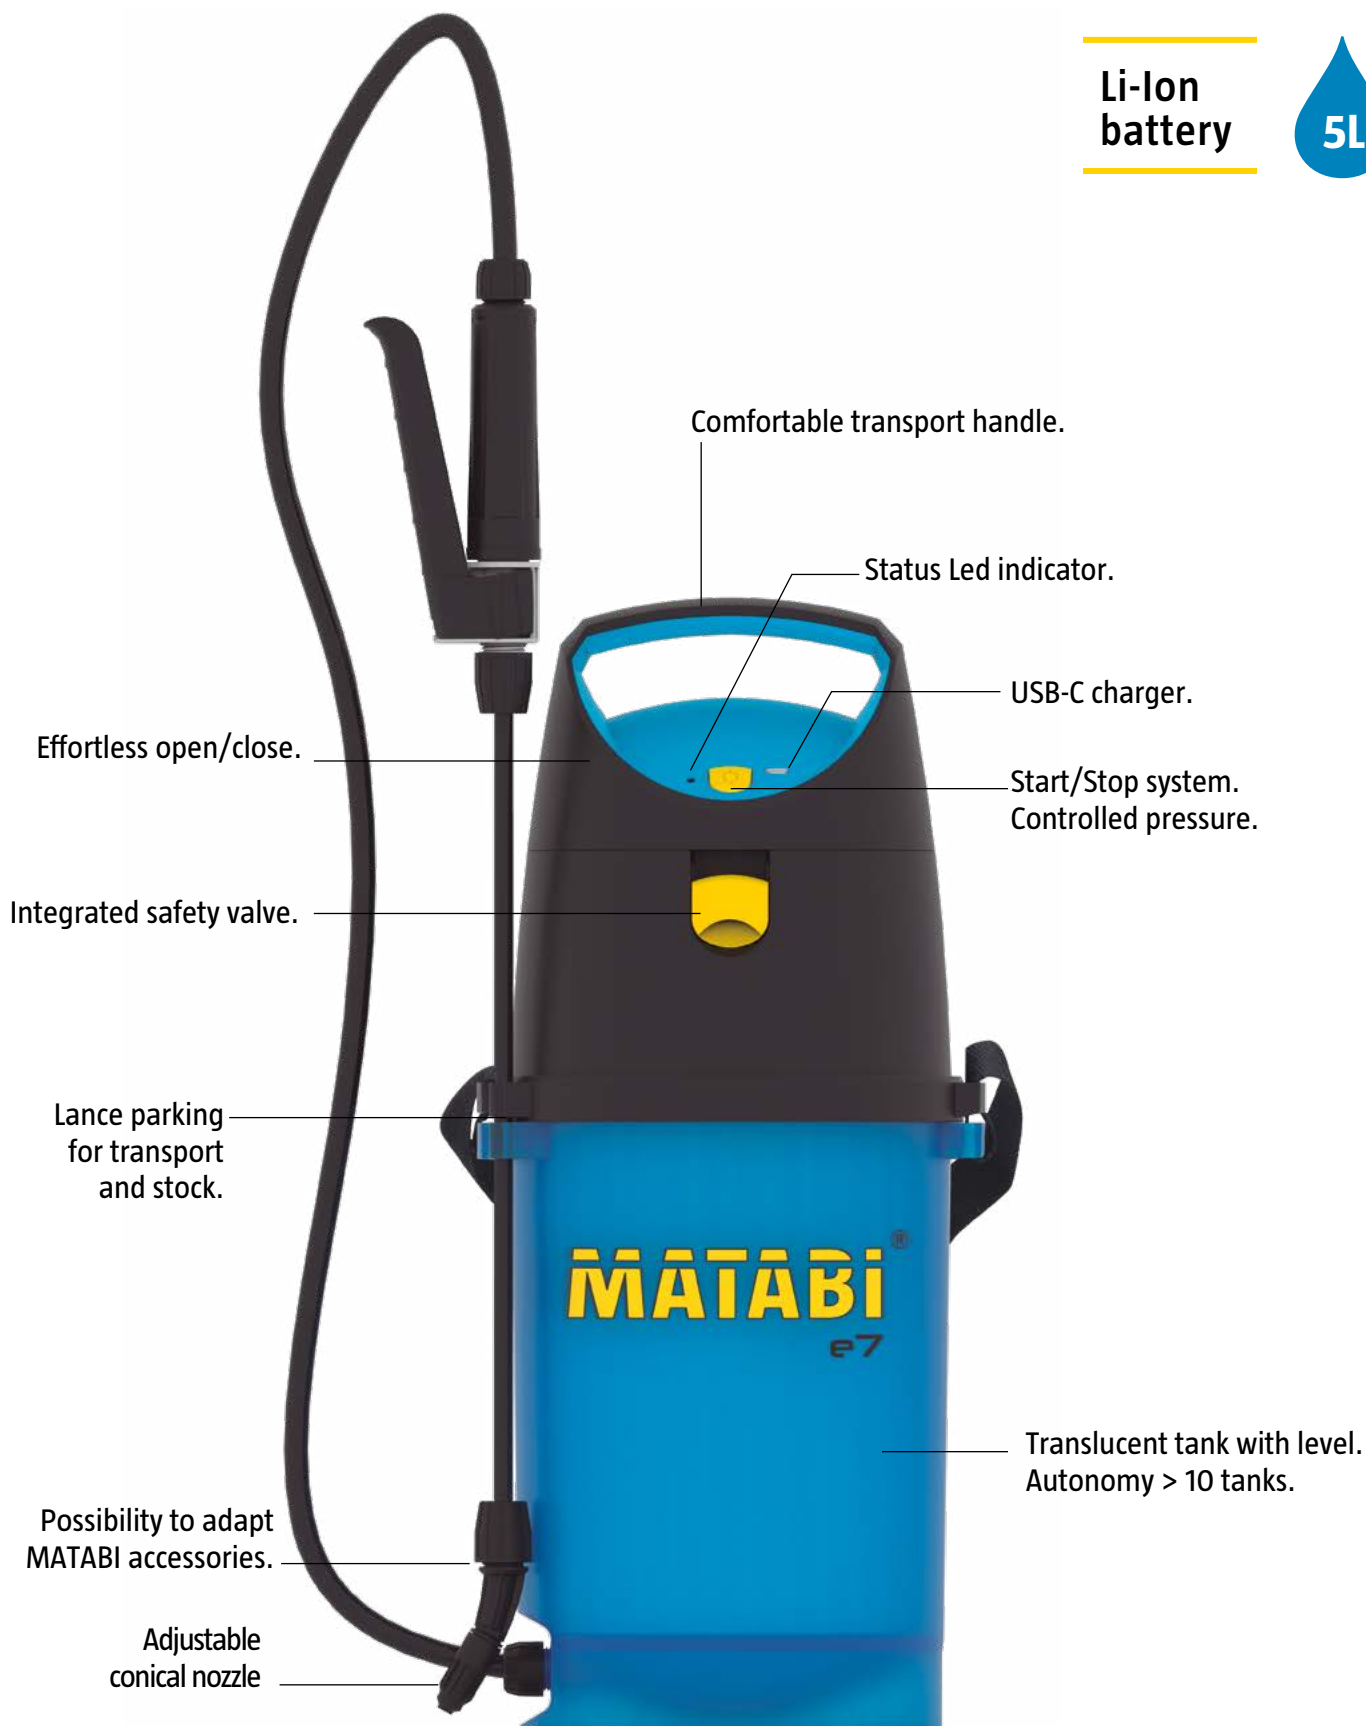

MĀTĀBĪ

YOUR PARTNER
FOR ACCURATE SPRAYING

e7

New Electric Sprayer

Spray your garden and orchard effortless

Li-Ion battery.

USB-C charger.

Great autonomy.

Start/Stop system.

Controlled pressure.

Electric system
isolated from
application product.
Durability and
safety.

5L

Li-Ion
battery

Comfortable transport handle.

Status Led indicator.

USB-C charger.

Start/Stop system.
Controlled pressure.

Effortless open/close.

Integrated safety valve.

Lance parking
for transport
and stock.

Translucent tank with level.
Autonomy > 10 tanks.

Possibility to adapt
MATABI accessories.