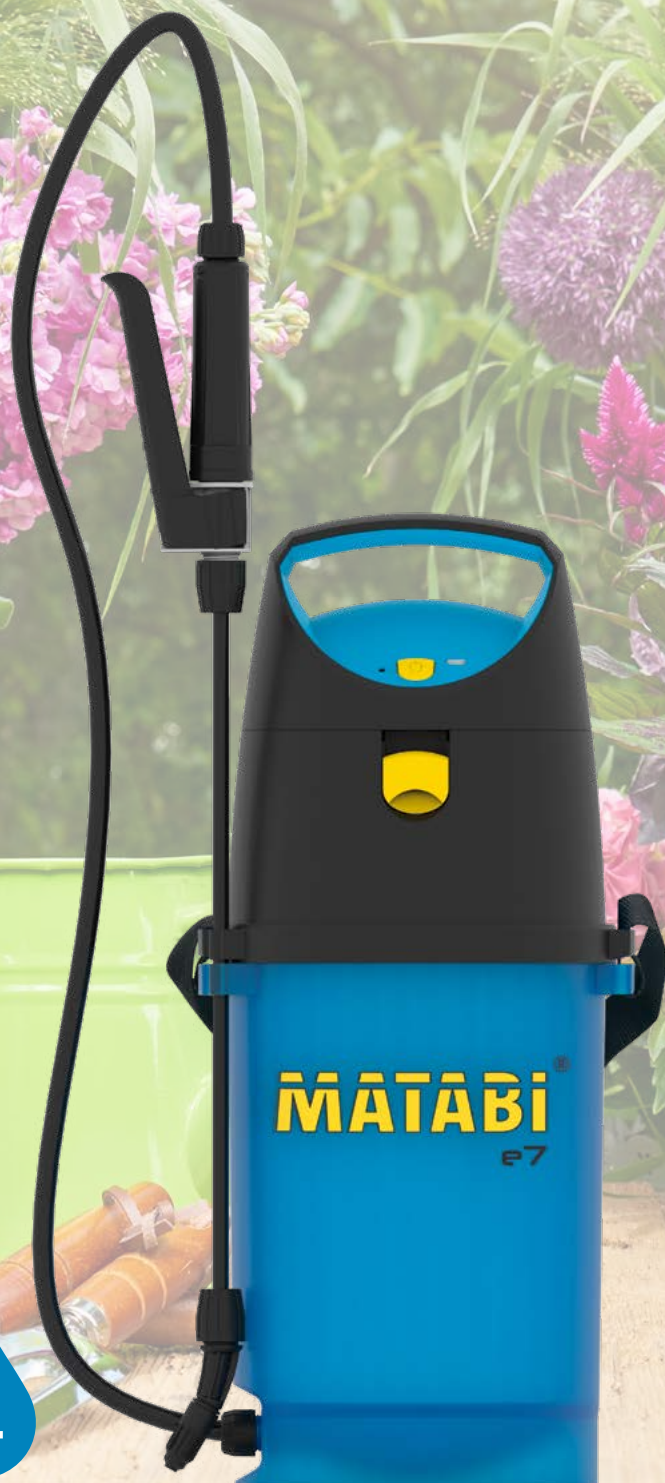

MĀTĀBĪ

YOUR PARTNER
FOR ACCURATE SPRAYING

e7

New Electric Sprayer

Spray your garden and orchard effortless

Li-Ion battery.

USB-C charger.

Great autonomy.

Start/Stop system.

Controlled pressure.

Electric system
isolated from
application product.
Durability and
safety.

5L

Li-Ion
battery

Comfortable transport handle.

Status Led indicator.

USB-C charger.

Start/Stop system.
Controlled pressure.

Effortless open/close.

Integrated safety valve.

Lance parking
for transport
and stock.

Translucent tank with level.
Autonomy > 10 tanks.

Possibility to adapt
MATABI accessories.