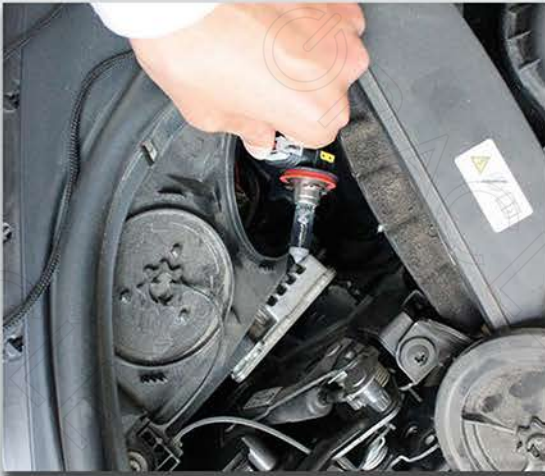

ORACLE LIGHTING

ORACLE BMW H8 20W CREE FACTORY HALO UPGRADE INSTALL

1

2

3

4

5

6