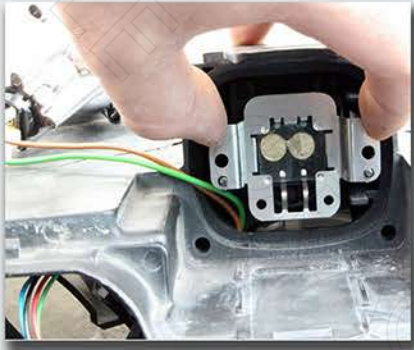

ORACLE LIGHTING

ORACLE BMW E90/91 20W CREE FACTORY HALO UPGRADE INSTALL

1

2

3

4

5

6