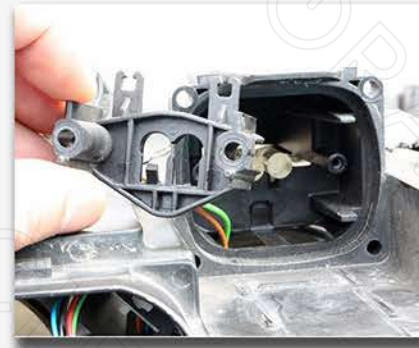

ORACLE LIGHTING

ORACLE BMW E90/91 20W CREE FACTORY HALO UPGRADE INSTALL

1

2

3

4

5

6