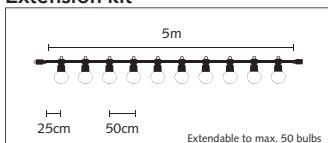

**REGULAR PATIO LIGHTS
ROUND BULBS
TRANSPARENT**

50 **STARTER KIT**
SKU: PATSTA
EAN: 8852310609815

51 **EXTENSION KIT**
SKU: PATEXT
EAN: 8852310609822

Starter kit

Starter kit

Extension kit

Extension kit

In the box Outdoor Patio Lights