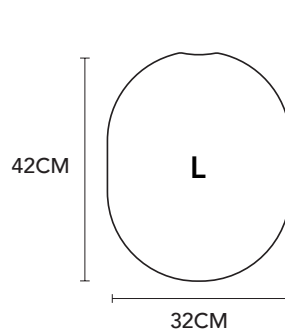

Oval Big Lamps

169

170

171

172

173

174

175

176