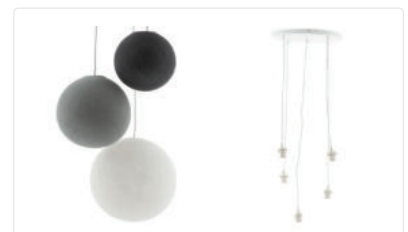

SET FIVE-FOLD LAMP FULL ROUND

5 X COTTON LAMPS +
FIVE-FOLD DELUXE HS