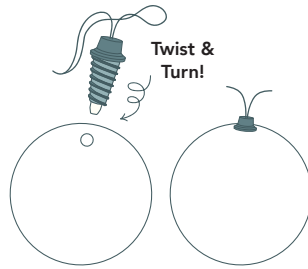

NEW & IMPROVED!

USB Twister String Lights®

SIZE: 10, 20, 35, 50L

UNIQUE!

NEW!

USB ADAPTER

Compatible with:

USB Port