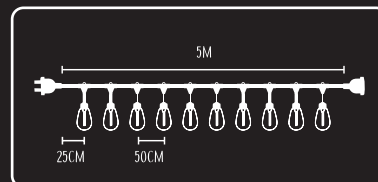

EXTENSION KIT