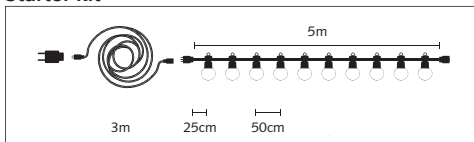

**REGULAR PATIO LIGHTS
ROUND BULBS
TRANSPARENT**

48 **STARTER KIT**
SKU: PATSTA
EAN: 8852310609815

49 **EXTENSION KIT**
SKU: PATEXT
EAN: 8852310609822

**REGULAR PATIO LIGHTS
ROUND BULBS
TRANSPARENT**

50 **STARTER KIT**
SKU: PATSTA
EAN: 8852310609815

51 **EXTENSION KIT**
SKU: PATEXT
EAN: 8852310609822

Starter kit