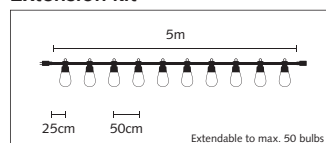

**REGULAR PATIO LIGHTS
ROUND BULBS
TRANSPARENT**

50 **STARTER KIT**
SKU: PATSTA
EAN: 8852310609815

51 **EXTENSION KIT**
SKU: PATEXT
EAN: 8852310609822

Starter kit

Starter kit

Extension kit

Extension kit

In the box Outdoor Patio Lights