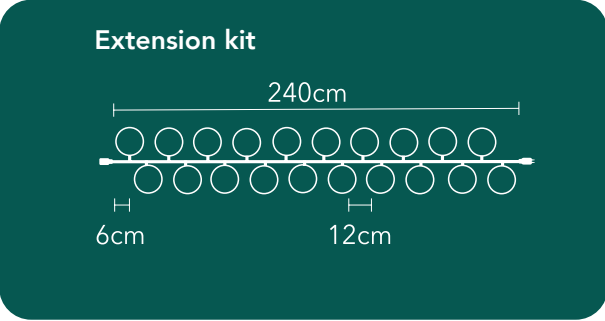

**OUTDOOR LIGHT STRING
ROZA**

STARTER KIT
SKU: LUBAROSAVI 202
EAN: 8852310609853
EXTENSION KIT
SKU: LUBAROSAVIEXT 203
EAN: 8852310620834