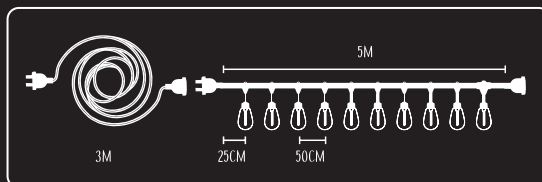

**PREMIUM PATIO LIGHTS
EDISON BULBS**

EXTENSION KIT
SKU: PRPATEXT
EAN: 8852310609808

STARTER KIT