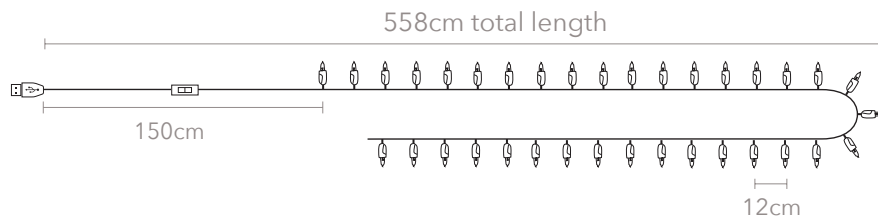

50L USB INLINE