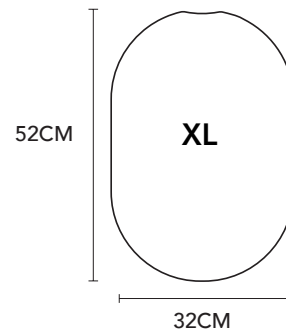

Oval Big Lamps

169

170

171

172

173

174

175

176