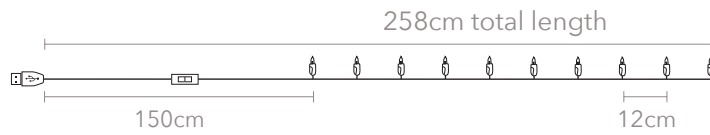

20L USB INLINE