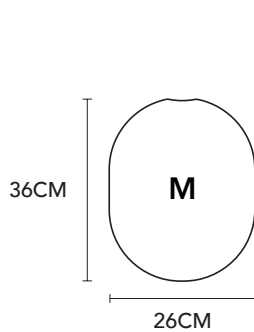

Oval Big Lamps

169

170

171

172

173

174

175

176