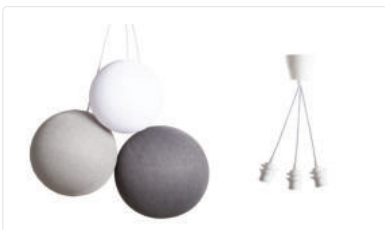

SET TRIPLE LAMP FULL ROUND

3 X COTTON LAMPS +
TRIPLE PVC ONE POINT