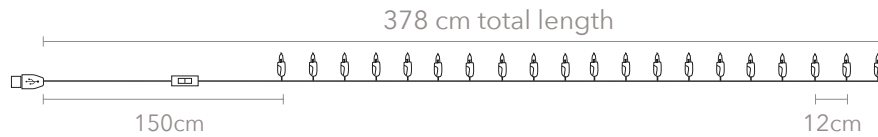

35L USB INLINE