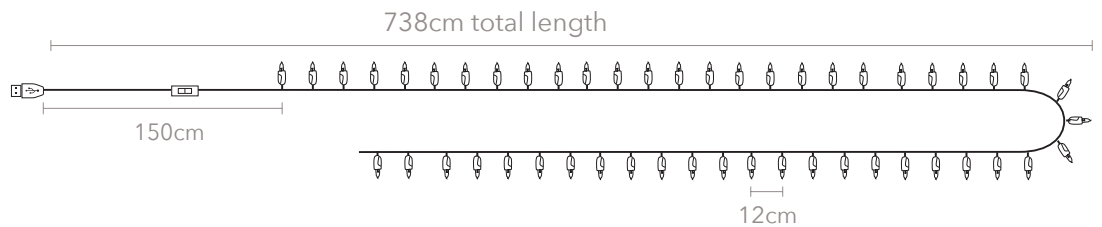

With USB!
Compatible with Adapter
and powerbank!