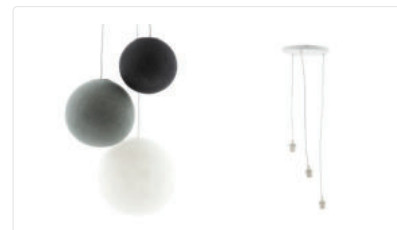

SET FIVE-FOLD LAMP FULL ROUND

5 X COTTON LAMPS +
FIVE-FOLD DELUXE HS

SET TRIPLE LAMP FULL ROUND

3 X COTTON LAMPS +
TRIPLE PVC ONE POINT

3 X COTTON LAMPS +
TRIPLE CHROME ONE POINT
(WHITE / BLACK WIRE)

3 X COTTON LAMPS +
TRIPLE DELUXE HS