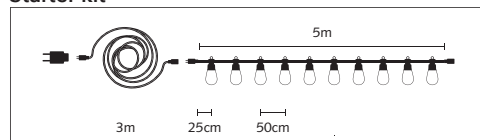

**REGULAR PATIO LIGHTS
ROUND BULBS
TRANSPARENT**

50 **STARTER KIT**
SKU: PATSTA
EAN: 8852310609815

51 **EXTENSION KIT**
SKU: PATEXT
EAN: 8852310609822

Starter kit

Starter kit

Extension kit

Extension kit

In the box Outdoor Patio Lights