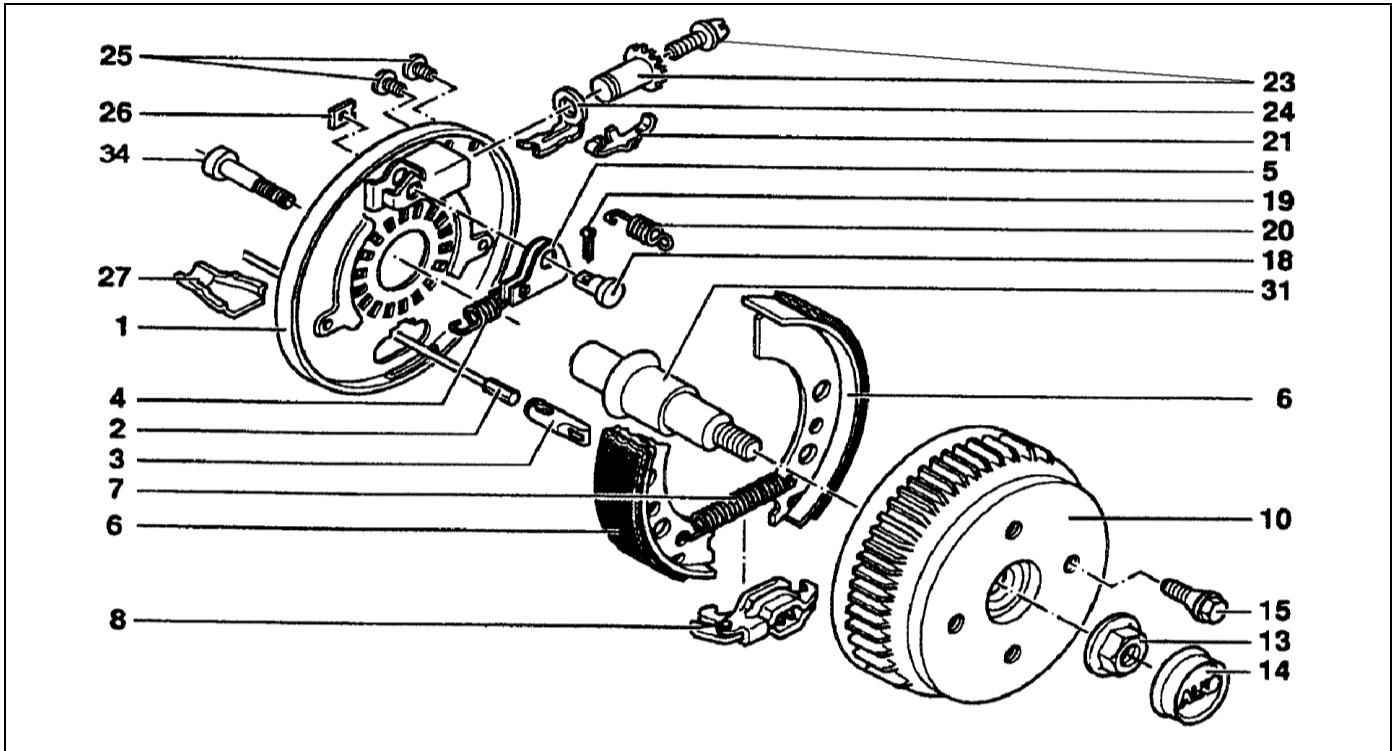

EURO-COMPACT 2051 Ab "WATERPROOF" (M22)

ETI- No. 811949

(Specify the order with the ETI No.)

AL-KO

Spare Parts

Item	Description	Part No.
1	BRAKING PLATE WELDED LEFT	571376
	BRAKING PLATE WELDED RIGHT	571377
	BOWDEN CABLE HANGABLE	
		350 247281
		530 247282
		770 247283
		890 247284
2		1020 247285
		1130 247286
		1320 247287
		1430 247288
		1620 247289
		1790 247290
3	CONNECTION EYE	604262
4	TENSION SPRING LEFT	2187370003
	TENSION SPRING RIGHT	2187370003
5	AUTO-REVERSE LEVER LEFT	571386
	AUTO-REVERSE LEVER RIGHT	571387
6	BRAKE JAW LEFT	384294
7	TENSION SPRING	2082000007
8	SPREAD HINGE LOCK	571510
10	BRAKE DRUM CPL. WITH UNIT-BEARING AND LOCKING RING	
		112x5/M12x1,5 1312671
	ET-SET: BEARING-CIRCLIP-FLANGE NUT	1224804
13	FLANGE NUT	581200

Item	Description	Part No.
14	CAP	1313924
	WHEEL BOLT	
		CONUS M12x1,5 2081670018
		SPHERIC M12x1,5 2081670020
		SPHERIC M12x1,5 (R13) 372138
18	BEARING BOLT	368651
19	SPLINT 4x20 DIN 94	700192
20	COMPRESSION SPRING	2088800003
21	FLAT SPRING	368405
22	ADJUSTING BOLT AND	
23	ADJUSTING NUT	21873708
24	COMPRESSION BINDER	368361
25	STOPPER 10x13x11	373245
26	COVER PLATE	2382610002
27	BOWL	371387
31	STUB AXLE	605495
34	BOLT CYLINDER WITH BOLT HEX AND BOLT	704096
27	BOWL	371387
31	STUB AXLE (M22)	1804571
34	CYLINDER BOLT WITH HEXAGON SOCKET DIN 912-M22X60 (M22)	706900