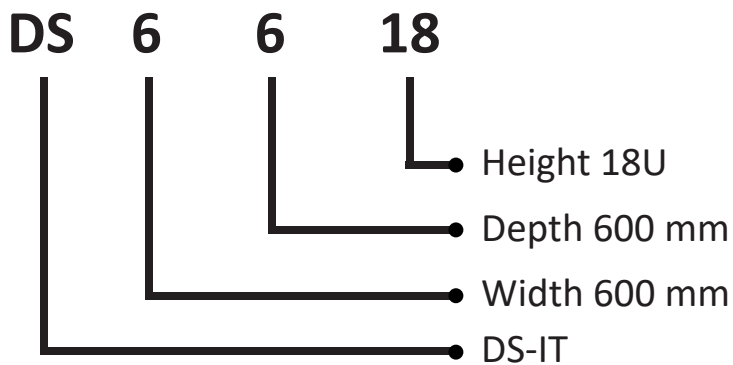

EXPLANATION ITEM NUMBERS

Our mini server cabinets are available in various sizes. The item numbers are based on the dimensions of our mini server cabinets, making it particularly easy to find the right server cabinet.

DS6618

POSSIBLE DIMENSIONS

Width		Depth		Height	
600 mm	6	600 mm	6	12U	12
		800 mm	8	15U	15
		1000 mm	0		

Example 1: 600 mm width x 800 mm depth x 12U height => **6-8-12** = DS**6812**

Example 2: 600 mm width x 1000 mm depth x 15U height => **6-0-15** = DS**6015**