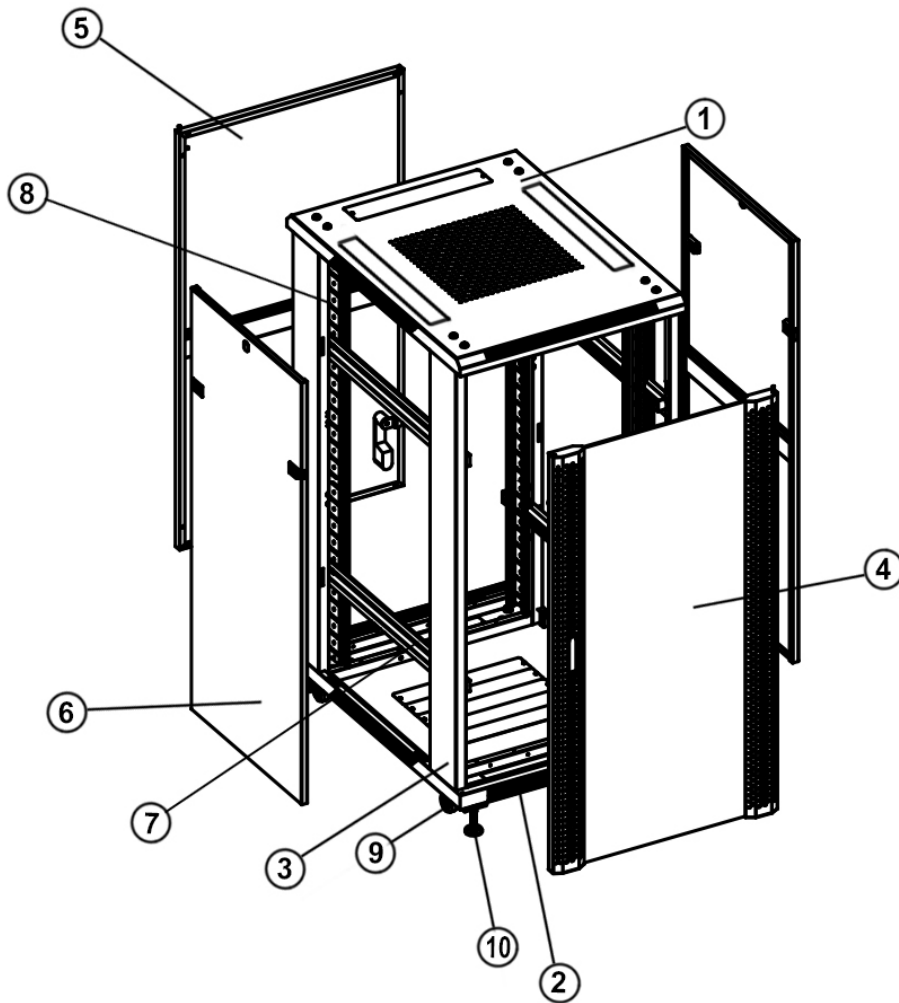

MINI SERVER CABINET

600MM WIDE WITH GLASS DOOR

Equipped with

- ◆ Removable side walls
- ◆ Floor and roof plate with prepared ventilation openings
- ◆ 4x 19 inch profile with height indication
- ◆ Doors to open both on the right side and on the left side
- ◆ Cable entry at the top and bottom
- ◆ Front door, rear door and side walls equipped with locks
- ◆ Assembled delivery
- ◆ Fully demountable

Maximum load

- ◆ 800 kg

Included

- ◆ 20 cage nut sets
- ◆ 4 swivel castors
- ◆ 4 height adjustable feet
- ◆ 8 keys (2 per lock)

SPECIFICATIONS

Number	Name	Amount
1	Top plate with cable entry	1
2	Bottom plate	1
3	Doorframes	2
4	Glass front door with lock	1
5	Back door with lock	1
6	Removable side walls with lock	2
7	Horizontal crossbars	6
8	Vertical profile rails	4
9	Swivel castors	4
10	Height adjustable feet	4

DETAILED DRAWING

Bottom view

Side view

Front view

Side view

Back view

Top view

OPTIONS

The 600mm wide mini server cabinets with glass door are equipped with a glass door on the front side and a metal back door on the backside of the cabinet.

Glass front door

Metal back door

EXPLANATION ITEM NUMBERS