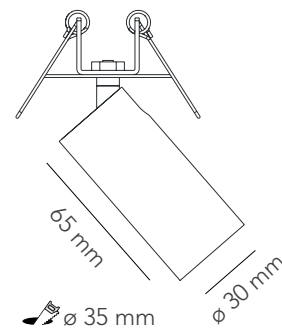

Recessed mini LED spot SPOT30 adjustable

The SPOT30 mini recessed LED spot has a size of $\varnothing 30$ mm x 65 mm and can be perfectly combined with the SPOT35 of the CLIXX magnetic rail system. SPOT30 can be rotated 360° to illuminate objects and is dimmable. The SPOT30 mini recessed LED spot is made of durable aluminum and has a layer of powder coating. This spot is available in the colors black and white.

LED | V~AC 220 - 240V | CE | IP20 | CRI > 90 | > 50.000 h

SPECIFICATIONS

Dimensions	$\varnothing 30 \times 65$ mm
Weight	0,2 kg
Wattage (W)	8 W
Flux	418 Lm
Optic type	Spot
CCT	2700K / 3000K / 4000K / 5000K
Dimmable	Yes, TRIAC / DALI
Light source	LED
Material	Aluminum
IP rating	IP 20
Input Voltage	220 - 240 V
Color	Black / White
Beam	15° / 24° / 36°
Cutout diameter	$\varnothing 35$ mm