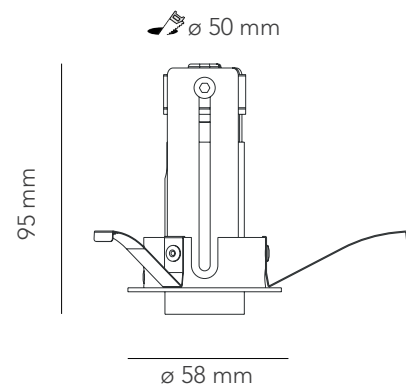

Retractable recessed LED spot PEEK

Our PEEK Recessed ceiling spot is characterized by its minimalist design. The spot has a dimension of 30 mm x 65 mm. The spotlights can be pulled out of the sleeve, which gives this spot several possibilities. Use the PEEK ceiling spot as spot by leaving it in the sleeve, pull the spot out of the sleeve for a spot that comes from the ceiling or tilt the spot to illuminate a cabinet wall. Because these PEEK ceiling spots are so minimalist, they do not immediately stand out and can therefore be used in any interior. These spots can be used in your living room, kitchen and bedroom, but also in hotels, restaurants, offices and other public spaces. The PEEK Recessed ceiling spot is equipped with an integrated LED light source and is therefore energy efficient.

LED | V~AC 220 - 240V | CE | IP20 | CRI > 90 | > 50.000 h

SPECIFICATIONS

Dimensions	30 x 65 x 85 mm
Weight	0,41 kg
Wattage (W)	8 W
Flux	418 Lm
Optic type	Diffuse
CCT	2700K / 3000K / 4000K / 5000K
Dimmable	Yes, TRIAC / DALI
Light source	LED
Material	Aluminum
IP rating	IP 20
Input Voltage	220 - 240 V
Color	Black / White
Beam	15°/ 24°/ 36°
Cutout diameter	ø 50 mm