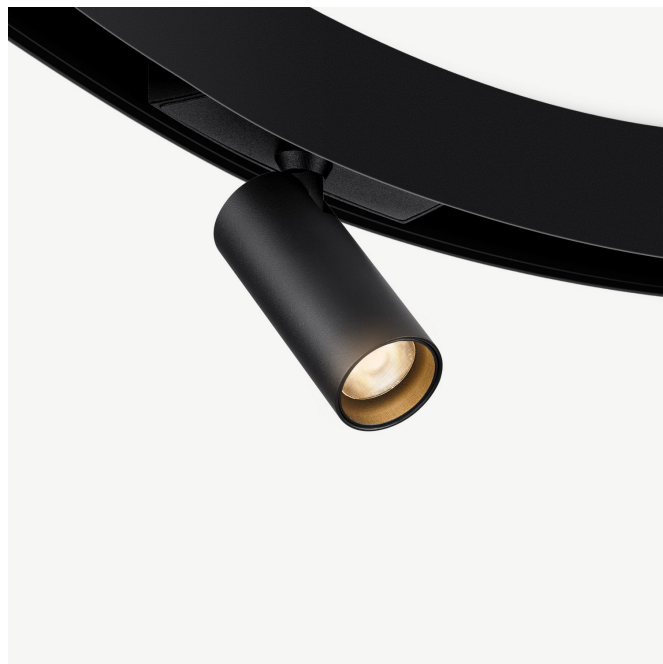

## CLIXX CURVE magnetic tracks - SPOT35

The CLIXX CURVE modules can only be used with the CLIXX CIRCLE profiles. Our SPOT35 LED module has a size of 35 mm x 80 mm. With this spot you can illuminate for example a cabinet wall or a painting. CLIXX magnetic LED module SPOT35 can be rotated 360°. CLIXX SPOT 35 is made of durable aluminium and powder-coated. This spotlight is available in black, white and gold. For the CLIXX LED module, choose the dimming method that corresponds to the dimming method of the CLIXX profile.

## SPECIFICATIONS

Dimensions	35 x 80 mm
Wattage (W)	5 W
Flux	440 Lm
Optic type	Spot
CCT	2700K / 3000K / 4000K
Dimmable	DALI / 1-10V / TRIAC
Light source	LED
Material	Aluminum
IP rating	IP 20
Input Voltage	24V
Color	Black / White / Gold
Beam	20° / 30° / 40° / 60°