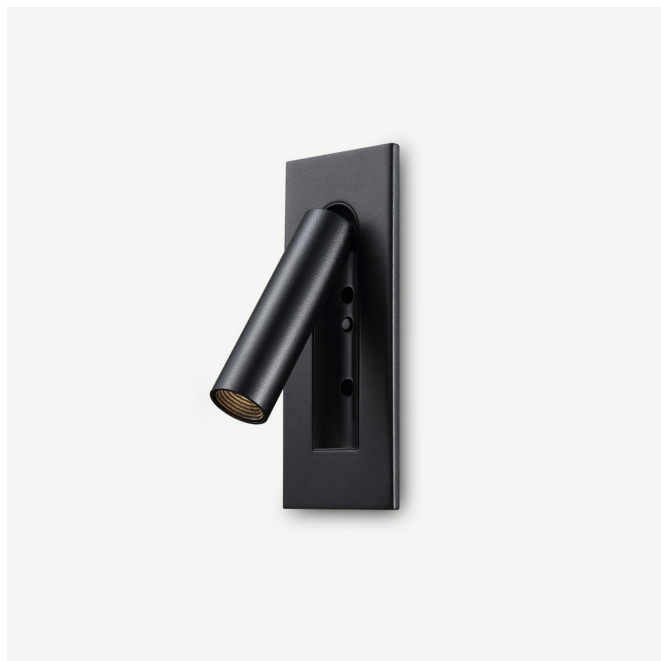

RECESSED BEDSIDE LAMP PEEK TILTABLE

PEEK | RECESSED BEDSIDE LAMP PEEK

RECESSED BEDSIDE LAMP PEEK TILTABLE

The PEEK recessed bedside lamp that can function as a reading lamp.

The PEEK recessed bedside lamp collection consists of modern designed lamps that fit perfectly into contemporary architecture. Light is primarily functional and also creates more atmosphere in your bedroom, for example. This beautiful, sleek wall lamp has one light which switches on when you pull it towards you from the wall panel. The reading lamp can be adjusted in different degrees and switches off when you press the lamp against the wall panel.

The wall lamp is available in black and white.

LED | V~AC 220 - 240V | CE | IP20 | CRI > 90 | > 50.000 h

SPECIFICATIONS

Dimensions	75 x 105 mm
Wattage (W)	3 W
Flux	120 Lm
Optic type	Diffuse
CCT	3000K
Dimmable	No
Light source	LED
Material	Aluminum
IP rating	IP 20
Input Voltage	230 V
Color	Black / White