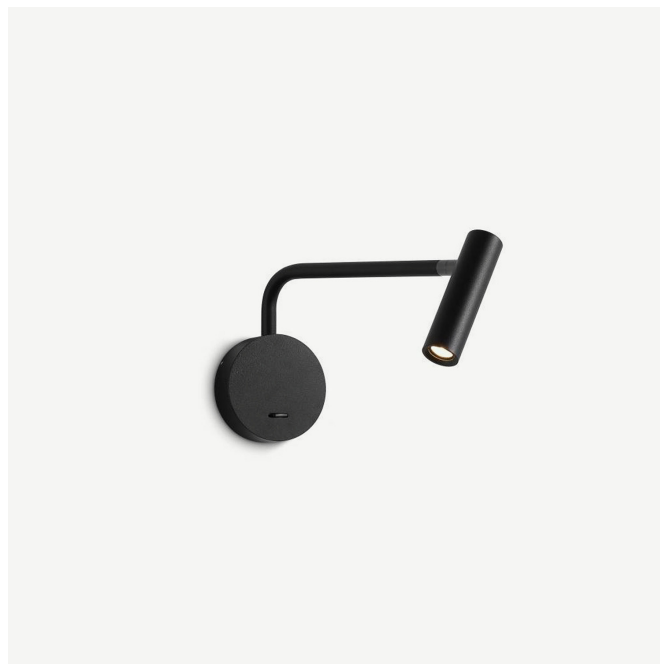

LED ARM READING LAMP

ARM | ARM READING LAMP

LED ARM reading lamp.

The ARM wall lighting collection consists of a modern designed lamp that is minimalist. Light is primarily functional and also creates more atmosphere in your bedroom, for example. You can also use the reading lamp as a wall lamp.

This wall lamp is available in the following colors: black, white, chrome and gold.

LED | V-AC 220 - 240V | CE | IP20 | CRI > 90 | > 50.000 h

SPECIFICATIONS

Dimensions	250 x 90 x 175 mm
Weight	0,5 kg
Wattage (W)	3 W
Flux	120 Lm
Optic type	Diffuse
CCT	3000K
Dimmable	No
Light source	LED
Material	Aluminum
IP rating	IP 20
Input Voltage	110 - 240 V
Color	Black / White