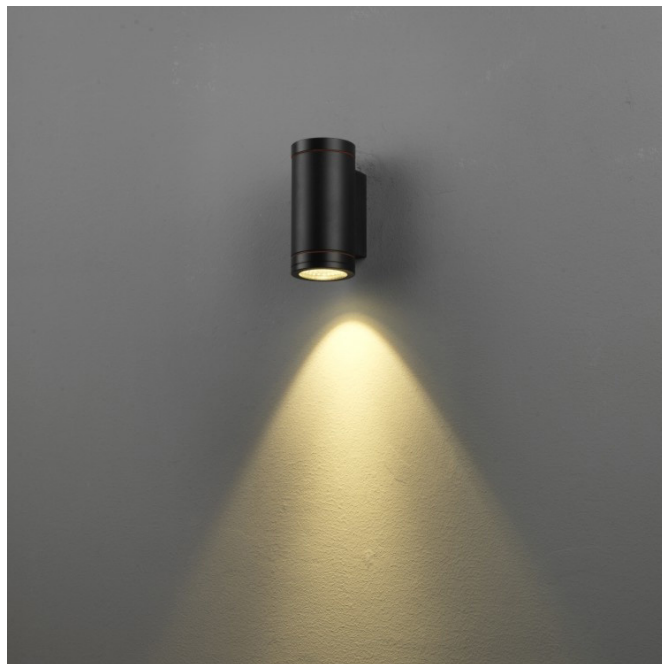

TUBE WALL LAMP INDOOR / OUTDOOR

TUBE | TUBE WALL LAMP INDOOR / OUTDOOR

LED indoor / outdoor wall lamp TUBE

Lighting is important not only in the interior, but also outside. That is why Lightinova provides outdoor lighting and garden lighting. Our range of outdoor lighting consists of modern designed wall lamps and wall spots, ground spots, ceiling spots and garden lighting that fit perfectly into contemporary architecture. The lamps have a high IP value, so they do not rust and the lamps are waterproof.

The TUBE wall lamp is suitable for both indoor and outdoor use. This round wall lamp is made of durable aluminum and the wall lamp is energy efficient. The light beam will create beautiful light effects on the walls and facades

LED | V~AC 220 - 240V | CE | IP65 | CRI > 90 | > 50.000 h

SPECIFICATIONS

Dimensions	60 x 190 mm
Weight	0,5 kg
Wattage (W)	2 x 6 W
Flux	430 Lm
Optic type	Diffuse
CCT	3000K
Dimmable	No
Light source	LED
Material	Aluminum
IP rating	IP 65
Input Voltage	230 V
Color	Black