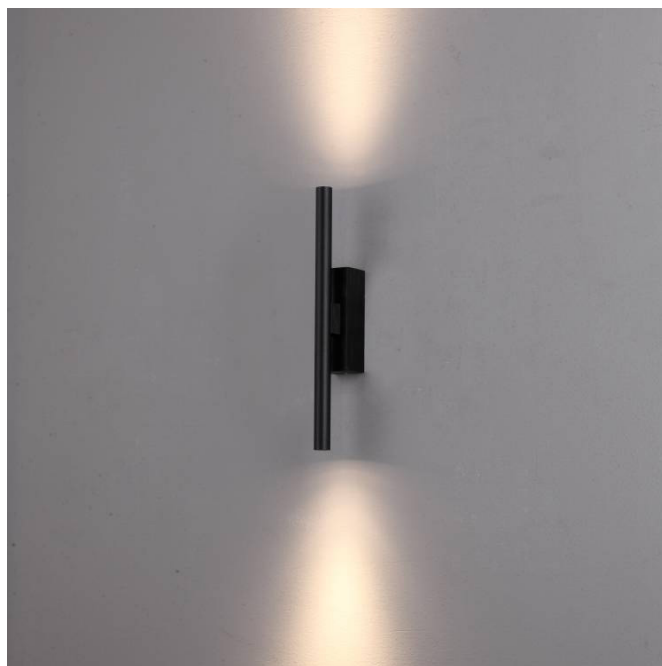

TUBE SLIM WALL LAMP

TUBE | TUBE SLIM WALL LAMP

Design surface mounted wall lamp TUBE SLIM 5

Our tube slim collection distinguishes itself in the fine design with beautiful mood lighting.

The version is available in single and quintuple luminaires.

Can be used in your home for an extra atmosphere in your hall, bedroom or living room.

Also for the office, hotel or bed and breakfast it gives extra class and atmosphere with this tube slim wall lamp.

Available in black and are not dimmable.

LED | V~AC 220 - 240V | CE | IP20 | CRI > 90 | > 50.000 h

SPECIFICATIONS

Dimensions	35 x 53 x 425 mm
Weight	0,25 kg
Wattage (W)	2 x 1 W
Flux	120 Lm
Optic type	Diffuse
CCT	3000K
Dimmable	No
Light source	LED
Material	Aluminum
IP rating	IP 20
Input Voltage	110 - 240 V
Color	Black / White