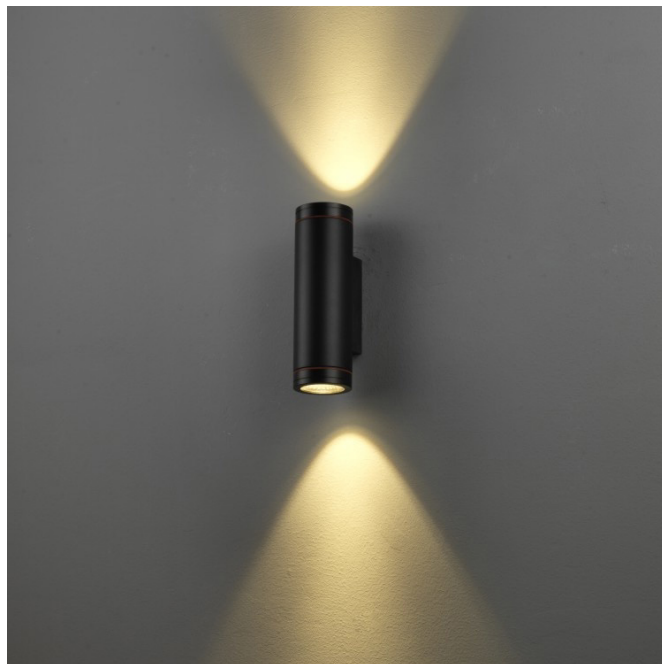

# TUBE WALL LAMP UP-DOWN INDOOR / OUTDOOR

TUBE | TUBE WALL LAMP INDOOR / OUTDOOR UP-DOWN

## LED indoor / outdoor wall lamp TUBE up-down

Lighting is important not only in the interior, but also outside. That is why Lightinova provides outdoor lighting and garden lighting. Our range of outdoor lighting consists of modern designed wall lamps and wall spots, ground spots, ceiling spots and garden lighting that fit perfectly into contemporary architecture. The lamps have a high IP value, so they do not rust and the lamps are waterproof.

The TUBE wall lamp is suitable for both indoor and outdoor use. This round wall lamp is made of durable aluminum and the wall lamp is energy efficient. The light beam will create beautiful light effects on the walls and facades

## SPECIFICATIONS

Dimensions	60 x 190 mm
Weight	0,5 kg
Wattage (W)	2 x 6 W
Flux	430 Lm
Optic type	Diffuse
CCT	3000K
Dimmable	No
Light source	LED
Material	Aluminum
IP rating	IP 65
Input Voltage	230 V
Color	Black