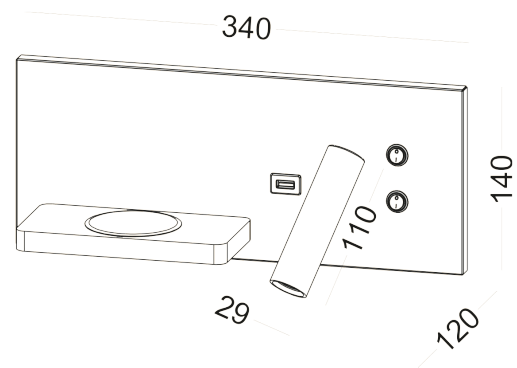

This reading lamp is equipped with night lighting, which can be operated separately. In addition, this reading lamp also has a USB connection and a wireless charging panel. There is a choice of the left or right variant, which guarantees symmetry in your bedroom.

### SPECIFICATIONS

Dimensions	340 x 140 x 120 mm
Weight	0,86 kg
Wattage (W)	3 W + 4 W
Flux	120 Lm + 400 Lm
Optic type	Diffuse
CCT	3000K
Dimmable	No
Light source	LED
Material	Aluminum
IP rating	IP 20
Input Voltage	230 V
Color	Black / White