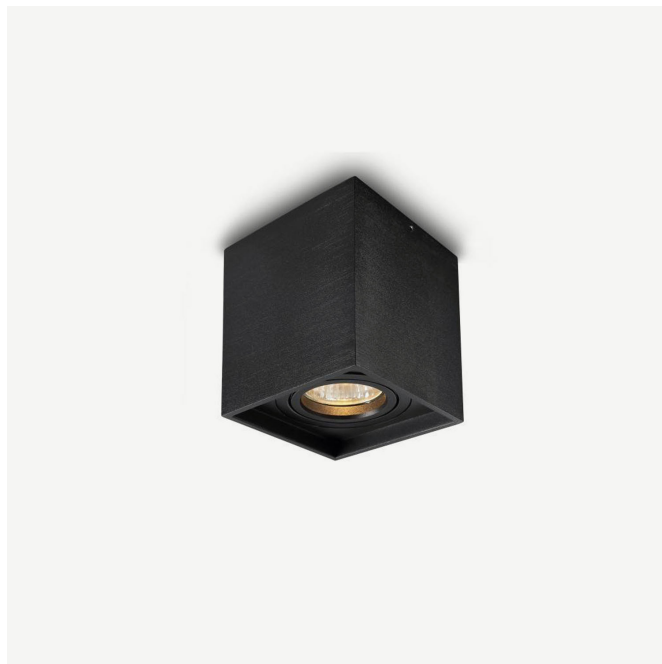

CEILING BOXX SINGLE GU10

BOXX | BOXX CEILING SINGLE GU10

Design ceiling spot BOXX single - black

Because of its geometric shape, the design of the BOXX surface mounted spot is minimalistic, sleek and timeless. This surface-mounted ceiling spotlight BOXX can be used in your living room, kitchen and bedroom, but also in a hotel, restaurant, office and other public areas. The BOXX ceiling spot is available in GU10 and AR111 lamp base. This allows you to easily select the desired lamp and replace it when necessary. The BOXX ceiling spot is tiltable and if you purchase a dimmable lamp, also dimmable. Available in single and double version in white and black.

LED | V-AC 220 - 240V | CE | IP 20 | CRI > 90 | > 50.000 h

SPECIFICATIONS

Dimensions	90 x 90 x 100 mm
Weight	0,56 kg
Optic type	Diffuse
Light source	GU10 (Lamp not included)
Material	Aluminum
IP rating	IP 20
Input Voltage	110 - 240 V
Color	Black / White