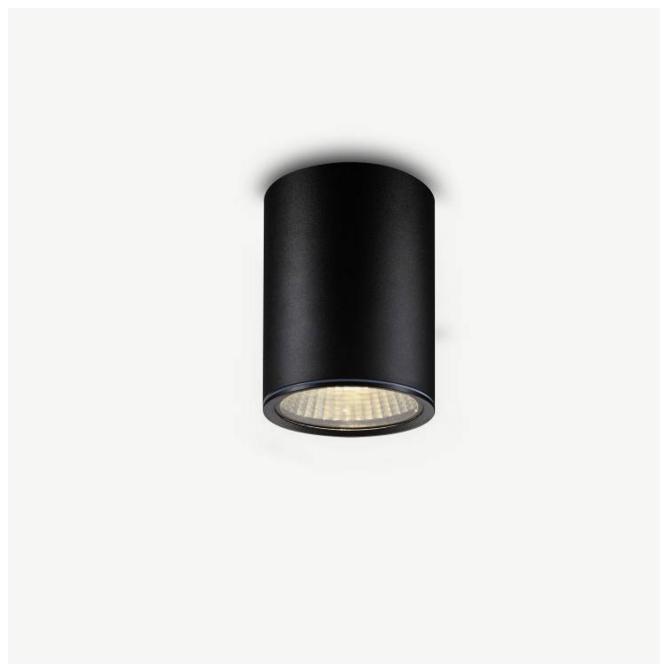

# TUBE SMALL CEILING LAMP INDOOR / OUTDOOR

TUBE | TUBE SMALL CEILING LAMP INDOOR / OUTDOOR

## LED outdoor ceiling light TUUB - small

The round design of this LED surface ceiling light TUBE makes it suitable for any outdoor area. This outdoor lamp has an IP value of 65 and is therefore suitable for outdoor use. The beam creates beautiful lighting effects in your garden. Use this LED outdoor ceiling lamp TUBE in your canopy or under your carport for adequate lighting and a designer look. The round LED outdoor lamp TUBE is made of durable aluminum and energy efficient. The TUBE ceiling light has a size of 60 x 115 mm.

The outdoor lighting collection consists of modern designed lamps that fit perfectly in contemporary architecture. Light is first and foremost functional and creates more visibility and a sense of security. Outdoor lighting also creates an atmosphere that allows you to enjoy lighting in the evening or in the garden.

## SPECIFICATIONS

Dimensions	60 x 115 mm
Weight	0,3 kg
Wattage (W)	5 W
Flux	430 Lm
Optic type	Diffuse
CCT	2700K / 3000K / 4000K / 6000K
Dimmable	No
Light source	LED
Material	Aluminum
IP rating	IP 65
Input Voltage	110 - 240 V
Color	Black