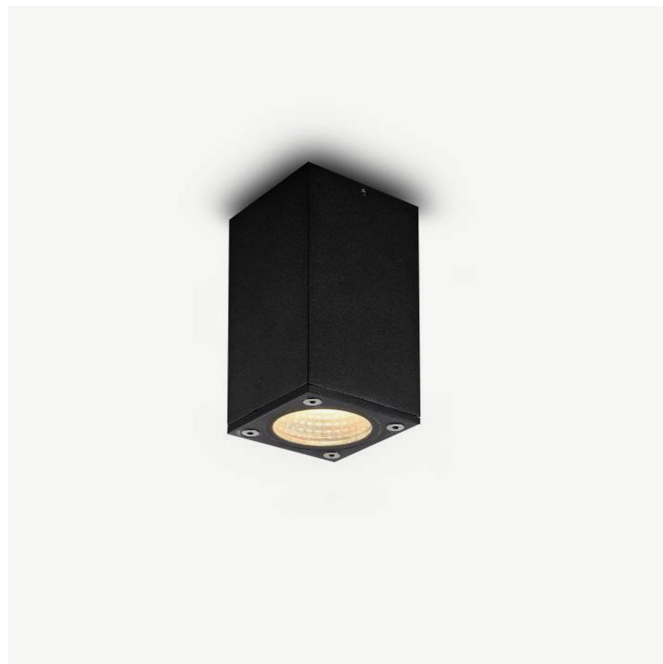

SQUARE OUTDOOR BOXX SMALL

BOXX | BOXX OUTDOOR SMALL

LED outdoor ceiling light BOXX - small

This black minimalist LED ceiling light BOXX has an IP value of 65 and is suitable for outdoor use. The light beam creates beautiful lighting effects in your garden. Use this LED ceiling light BOXX in your canopy or under your carport for enough lighting and a designer look. The square LED outdoor lamp BOXX is made of durable aluminum and energy efficient. The BOXX ceiling light has a dimension of 60 x 60 x 115 mm. This square ceiling light is available in black and in the sizes small and medium

LED | V-AC 220 - 240V | CE | IP20 | CRI > 90 | > 50.000 h

SPECIFICATIONS

Dimensions	105 x 105 x 140 mm
Weight	1,92 kg
Optic type	Diffuse
Light source	LED
Material	Aluminum
IP rating	IP 65
Input Voltage	110 - 240 V
Color	Black
Beam	15 / 24 / 38 / 60 °
Wattage	5 W
Flux	430 Lm
CCT	2700K / 3000K / 4000K / 6000K
Dimmable	No