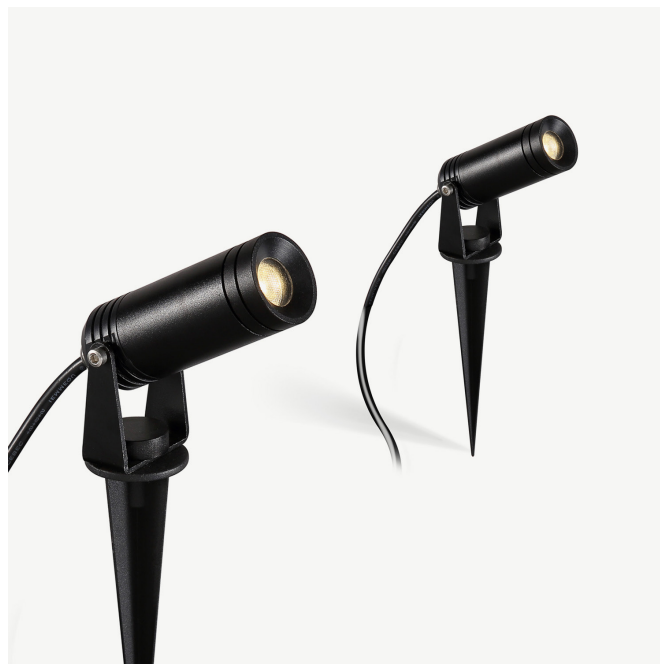

ROUND SPIKE SMALL LIGHT

SPIKE I ROUND SPIKE SMALL

LED Garden light

The outdoor lighting collection consists of modern designed lamps that fit perfectly in contemporary architecture. Light is first and foremost functional and creates more visibility and a sense of security. Outdoor lighting also creates an atmosphere that allows you to enjoy lighting in the evening or in the garden. Our outdoor lamps are also ideal accessories for in and around your home.

The Round LED spike spot SPIKE outdoor garden light is made of durable aluminum and energy efficient.

The light beam provides beautiful effects on borders and trees.

Available in the color: Black

LED | V-AC 220 - 240V | CE | IP20 | CRI > 90 | > 50.000 h

SPECIFICATIONS

Dimensions	100 x 50 x 67 mm
Weight	0,22 kg
Wattage (W)	3 W
Flux	120 Lm
Optic type	Diffuse
CCT	2700K / 3000K / 4000K / 6000K
Dimmable	No
Light source	LED
Material	Aluminum
IP rating	IP 65
Input Voltage	110 - 240 V
Color	Black